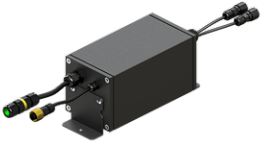

NYBRO 10 (NYB-90365)

DMX splitter & amplifier within
an IP65 box
A63991