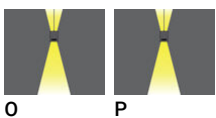

NYBRO 10 (NYB-90365)

Product description

Down - 60x95 mm - 2906 mm - RGBW

microPrim™

Luminaire Structure

- Die-cast aluminium end-caps and extruded aluminium profile with powder coating
- Passive thermal management
- Single cable entry
- Stainless steel fasteners in grade 304 with zinc flake coating (ZFC)
- Durable silicone rubber gasket

Optic

Product colour

Special finishes upon request

NYBRO 10 (NYB-90365)

Technical information

Material	Aluminium	Driver option	Integral control gear	CCT / CRI	RGBW40
Light source	480 & 464 LED	Driver	Constant current (CC)	Dimming type	Bluetooth
Power	206 W	Input voltage	220-240 V 50/60 Hz	Product colours	Black, White, Matt Silver, Concrete - Urban, Softscape - Urban, Stone - Urban, Corten - Urban, Oak - Woodland, Walnut - Woodland, Pine - Woodland
Lumen	14278 lm	Optic	O, P		
Efficacy	69 lm/W	Optic value	Opal, Micro-prismatic		
				Weight	10.9 kg
				Operating temperature	-20 °C to 40 °C