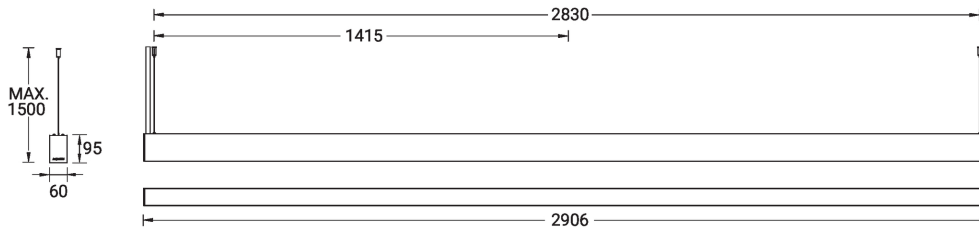

NYBRO 10 (NYB-90365)

Product description

Down - 60x95 mm - 2906 mm - RGBW

microPrim™

Luminaire Structure

- Die-cast aluminium end-caps and extruded aluminium profile with powder coating
- Passive thermal management
- Single cable entry
- Stainless steel fasteners in grade 304 with zinc flake coating (ZFC)
- Durable silicone rubber gasket

Optic

Product colour

Special finishes upon request

NYBRO 10 (NYB-90365)

Technical information

Material	Aluminium	Driver option	Integral control gear	CCT / CRI	RGBW40
Light source	480 & 464 LED	Driver	Constant current (CC)	Dimming type	Bluetooth
Power	206 W	Input voltage	220-240 V 50/60 Hz	Product colours	Black, White, Matt Silver, Concrete - Urban, Softscape - Urban, Stone - Urban, Corten - Urban, Oak - Woodland, Walnut - Woodland, Pine - Woodland
Lumen	14278 lm	Optic	O, P		
Efficacy	69 lm/W	Optic value	Opal, Micro-prismatic		
				Weight	10.9 kg
				Operating temperature	-20 °C to 40 °C

NYB-90365

NYBRO 10 (NYB-90365)

Accessory

Continuous-coupler bracket
(60/70 mm Down & 60 mm
Down & Up profile)
A81581

Supply cable surface mounting
box
A80981

Xpress wireless switch
A90591

Integrated track - 3 phase - DALI
for NYBRO
A81491