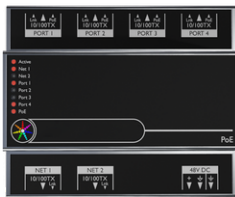

Integrated track - 3 phase - On-
off for NYBRO
A81391

SLESA-U9, DMX Controller 256
CH
A60491

SLESA-U11, DMX Controller
1024 CH
A66891

TPC (Touch Panel Controller) &
EXT (Extension) 1 Universe
A64491

PoE Connect
A64591

TPC Touch Screen & LPC
Controller DMX 2 Universe
A64691

DMX/RDM Splitter - 1 channel
input, 4 channels output
A64791

Cloud Remote Management
A64991

STICK-KE2, DMX Controller 1024
CH
A65091

TPS Touch Panel Station
A65191