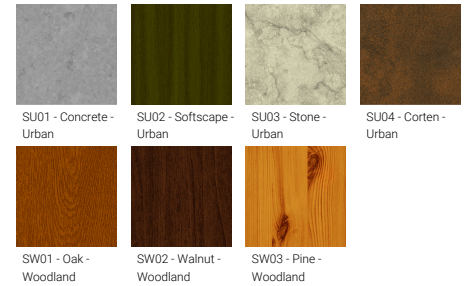

**Optic**

**Product colour**

**Special finishes upon request**

**PITTSBURGH 6 (PIB-30024)**

**Technical information**

<b>Material</b>	Aluminium
<b>Light source</b>	3 x 36 LED
<b>Power</b>	120 W
<b>Lumen</b>	5943 - 7606 lm
<b>Efficacy</b>	50 - 63 lm/W
<b>Driver option</b>	Integral control gear

<b>Product colours</b>	Black, Dark Grey, White, Matt Silver, Bronze, Concrete - Urban, Softscape - Urban, Stone - Urban, Corten - Urban, Oak - Woodland, Walnut - Woodland, Pine - Woodland
<b>Weight</b>	16.0 kg
<b>Operating temperature</b>	-20 °C to 40 °C
<b>Through wiring</b>	Single cable entry
<b>Lens / Reflector / Optic</b>	Clear toughened glass, High-efficiency polycarbonate lens