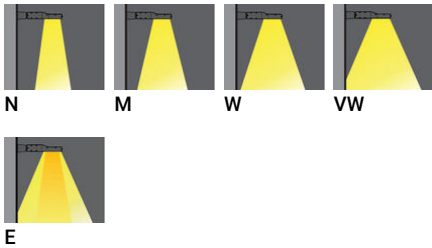

**PITTSBURGH 6 (PIB-30024)**

**Product description**

Large - RGBW

microPrim™

**Luminaire Structure**

- Extruded aluminium housing
- Pre-treated before powder coating ensuring high corrosion resistance
- Thermal heat dissipation body
- Single cable entry
- Stainless steel fasteners in grade 304 with zinc flake coating (ZFC)
- Durable silicone rubber gasket
- Clear toughened glass
- High-efficiency polycarbonate lens
- Integral control gear
- Surge protection 10kV

**Optic**

**Product colour**

**Special finishes upon request**

**PITTSBURGH 6 (PIB-30024)**

**Technical information**

<b>Material</b>	Aluminium
<b>Light source</b>	3 x 36 LED
<b>Power</b>	120 W
<b>Lumen</b>	5943 - 7606 lm
<b>Efficacy</b>	50 - 63 lm/W
<b>Driver option</b>	Integral control gear

<b>Product colours</b>	Black, Dark Grey, White, Matt Silver, Bronze, Concrete - Urban, Softscape - Urban, Stone - Urban, Corten - Urban, Oak - Woodland, Walnut - Woodland, Pine - Woodland
<b>Weight</b>	16.0 kg
<b>Operating temperature</b>	-20 °C to 40 °C
<b>Through wiring</b>	Single cable entry
<b>Lens / Reflector / Optic</b>	Clear toughened glass, High-efficiency polycarbonate lens