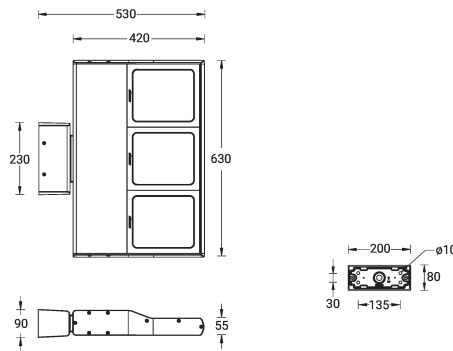

PITTSBURGH 6 (PIB-30024)

Technical information

Material	Aluminium
Light source	3 x 36 LED
Power	120 W
Lumen	5943 - 7606 lm
Efficacy	50 - 63 lm/W
Driver option	Integral control gear

Driver	Constant current (CC)
Input voltage	220-240 V 50/60 Hz
Optic	N, M, W, VW, E
Optic value	9°, 16°, 33°, 64°, 43°x10°
CCT / CRI	3000K CRI80, 4000K CRI80
Dimming type	DMX/RDM

Product colours	Black, Dark Grey, White, Matt Silver, Bronze, Concrete - Urban, Softscape - Urban, Stone - Urban, Corten - Urban, Oak - Woodland, Walnut - Woodland, Pine - Woodland
Weight	16.0 kg
Operating temperature	-20 °C to 40 °C
Through wiring	Single cable entry
Lens / Reflector / Optic	Clear toughened glass, High-efficiency polycarbonate lens

PIB-30024