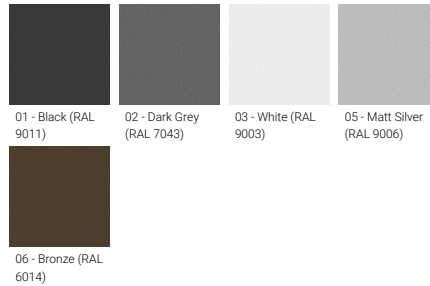

**Optic**

**Product colour**

**Special finishes upon request**

**PITTSBURGH 6 (PIB-30024)**

**Technical information**

<b>Material</b>	Aluminium
<b>Light source</b>	3 x 36 LED
<b>Power</b>	120 W
<b>Lumen</b>	5943 - 7606 lm
<b>Efficacy</b>	50 - 63 lm/W
<b>Driver option</b>	Integral control gear

<b>Product colours</b>	Black, Dark Grey, White, Matt Silver, Bronze, Concrete - Urban, Softscape - Urban, Stone - Urban, Corten - Urban, Oak - Woodland, Walnut - Woodland, Pine - Woodland
<b>Weight</b>	16.0 kg
<b>Operating temperature</b>	-20 °C to 40 °C
<b>Through wiring</b>	Single cable entry
<b>Lens / Reflector / Optic</b>	Clear toughened glass, High-efficiency polycarbonate lens