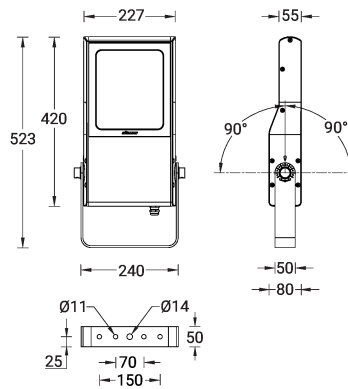

PITTSBURGH 1 (PIB-50002) (Version 1)

Technical information

Material	Aluminium
Light source	24 LED
Power	55 W
Lumen	4512 - 7406 lm
Efficacy	82 - 135 lm/W
Driver option	Integral control gear
Driver	Constant current (CC)
Input voltage	220-240V 50/60Hz
Optic	VN, N, M, W, VW, EW, E, T1, T2, T3, T4, ME
Optic value	5°, 12°, 25°, 53°, 65°, 106°, 94°x28°, 145°x67°, 137°x40°, 132°x32°, 94°x64°, 124°x60°

CCT / CRI	3000K CRI80, 4000K CRI80
Bug	B1-U0-G1, B2-U0-G0, B2-U0-G2, B3-U0-G0, B3-U0-G1, B4-U0-G0
ULR	<1%
ULOR	<1%
CIE flux code n°3	100, 98, 99
Dimming type	On/Off, 1-10V, DALI
Product colours	Black, Dark Grey, White, Matt Silver, Bronze, Concrete - Urban, Softscape - Urban, Stone - Urban, Corten - Urban, Oak - Woodland, Walnut - Woodland, Pine - Woodland
Weight	5.5 kg
Operating temperature	-20 °C to 50 °C
EPA (m2)	0.101

Cable	One IP68 connector supplied with 0.2 m of 3x1.0 sqmm outdoor cable
Through wiring	Single cable entry, through wiring upon request
Lens / Reflector / Optic	High-efficiency polycarbonate lens, Clear toughened glass
MacAdam Ellipse	3 SDCM
Lifetime L90B10 (hours)	> 120,000
Lifetime L80B10 (hours)	> 120,000
Lifetime L80B50 (hours)	> 120,000
Variants (On/Off, 1-10V, DALI)	Compatible with EN/ IEC 60598-2-22: Suitable for emergency installations as central supply, non-maintained (Z0)

PIB-50002