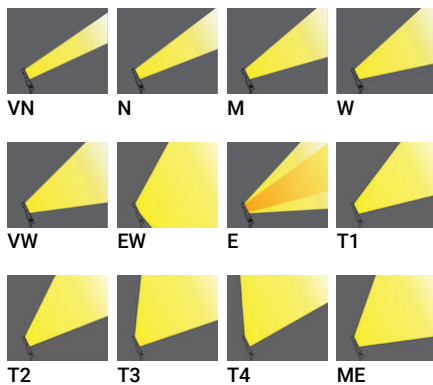

**PITTSBURGH 1 (PIB-50002) (Version 1)**

**Product description**

Small

microPrim™

**Luminaire Structure**

- Extruded aluminium housing
- Pre-treated before powder coating ensuring high corrosion resistance
- Galvanized steel arm mounted
- Thermal heat dissipation body
- Single cable entry, through wiring upon request
- One IP68 connector supplied with 0.2 m of 3x1.0 sqmm outdoor cable
- Stainless steel fasteners in grade 304 with zinc flake coating (ZFC)
- Durable silicone rubber gasket
- High-efficiency polycarbonate lens
- Clear toughened glass
- Integral control gear
- Surge protection 10kV

**Optic**

**Product colour**

**Special finishes upon request**

**PITTSBURGH 1 (PIB-50002) (Version 1)**

**Technical information**

<b>Material</b>	Aluminium
<b>Light source</b>	24 LED
<b>Power</b>	55 W
<b>Lumen</b>	4512 - 7406 lm
<b>Efficacy</b>	82 - 135 lm/W
<b>Driver option</b>	Integral control gear
<b>Driver</b>	Constant current (CC)
<b>Input voltage</b>	220-240V 50/60Hz
<b>Optic</b>	VN, N, M, W, VW, EW, E, T1, T2, T3, T4, ME
<b>Optic value</b>	5°, 12°, 25°, 53°, 65°, 106°, 94°x28°, 145°x67°, 137°x40°, 132°x32°, 94°x64°, 124°x60°