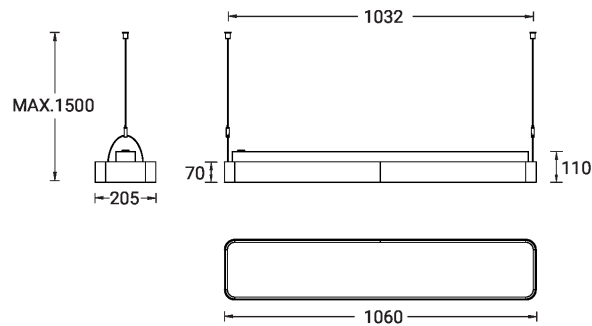

PITTSFIELD 4 (PIT-90015)

Technical information

Material	Aluminium	Input voltage	220-240 V 50/60 Hz	MacAdam Ellipse	3 SDCM
Light source	1728 LED	Optic	O, P	Lifetime L90B10 (hours)	> 23,000
Power	54 W	CCT / CRI	RGBW40	Lifetime L80B10 (hours)	> 45,000
Lumen	1905 lm	Dimming type	DMX, DMX/RDM	Lifetime L80B50 (hours)	> 50,000
Efficacy	54 lm/W	Product colours	Black, White, Matt Silver, Concrete - Urban, Softscape - Urban, Stone - Urban, Corten - Urban, Oak - Woodland, Walnut - Woodland, Pine - Woodland	Variants (DMX)	Compatible with EN/ IEC 60598-2-22: Suitable for emergency installations as central supply, non- maintained (Z0)
Driver option	Integral control gear				
Driver	Constant current (CC)				
		Weight	4.7 kg		
		Operating temperature	-20 °C to 40 °C		

PIT-90015