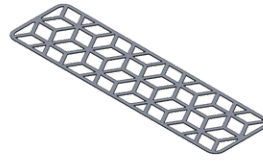

**PITTSFIELD 4 (PIT-90015)**

**Product description**

Down - 1060 mm - RGBW DMX

microPrim™

**Luminaire Structure**

- Extruded aluminium bended profile with powder coating
- Passive thermal management
- Stainless steel fasteners in grade 304 with zinc flake coating (ZFC)
- PMMA diffuser with Opal (UGR <19) and micro prismatic (UGR <13) options for better glare control

**PIT-90015**

**PITTSFIELD 4 (PIT-90015)****Accessory**

Supply cable surface mounting  
box  
**A80981**

Decorative pattern - Type A for  
PITTSFIELD 720 mm  
**A91921**

Decorative pattern - Type B for  
PITTSFIELD 720 mm  
**A93321**