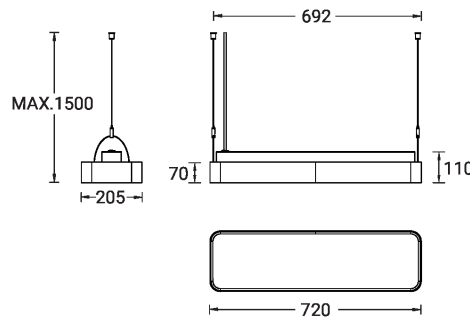

PITTSFIELD 4 (PIT-90104)

Technical information

Material	Aluminium
Light source	1152 & 672 LED
Power	67 W
Lumen	1234 lm
Driver option	Integral control gear
Driver	Constant current (CC)
Input voltage	220-240 V 50/60 Hz

Optic	O, P
Optic value	107°, 93°
Optic (2nd)	O
Optic (2nd) value	105°
CCT / CRI	RGBW40
Dimming type	Bluetooth
Product colours	Black, White, Matt Silver, Concrete - Urban, Softscape - Urban, Stone - Urban, Corten - Urban, Oak - Woodland, Walnut - Woodland, Pine - Woodland

Weight	3.7 kg
Operating temperature	-20 °C to 40 °C
MacAdam Ellipse	3 SDCM
Lifetime L90B10 (hours)	> 23,000
Lifetime L80B10 (hours)	> 45,000
Lifetime L80B50 (hours)	> 50,000
Variants (Bluetooth)	Compatible with EN/ IEC 60598-2-22: Suitable for emergency installations as central supply, non-maintained (Z0)

PIT-90104