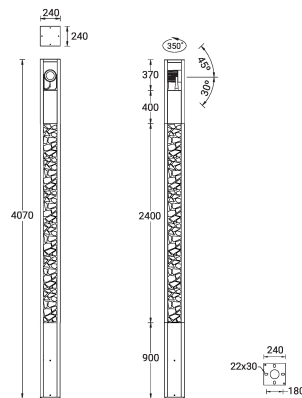

VANCOUVER 43 (VA-20211)

Technical information

Material	Aluminium
Light source	1 COB & 1 COB (Projector)
Power	61 W
Lumen	4239 - 4469 lm
Efficacy	69 - 73 lm/W
Driver option	Integral control gear
Driver	Constant current (CC)
Input voltage	220-240 V 50/60 Hz
Optic	G
Optic value	134°

Optic (2nd)	M, W, VW
Optic (2nd) value	23°, 32°, 43°
CCT / CRI	3000K CRI80, 4000K CRI80
Bug	B2-U0-G0
ULR	2%
ULOR	2%
CIE flux code n°3	94
Dimming type	On/Off, 1-10V, DALI
Product colours	Black, Dark Grey, White, Matt Silver, Bronze, Concrete - Urban, Softscape - Urban, Stone - Urban, Corten - Urban, Oak - Woodland, Walnut - Woodland, Pine - Woodland
Weight	52.4 kg

Operating temperature	-20 °C to 40 °C
EPA (m2)	0.977
Cable	One IP68 connector supplied with 0.3 m of 3x1.0 sqmm outdoor cable
Through wiring	Single cable entry
Lens / Reflector / Optic	High-efficiency optical reflector, Clear toughened glass
MacAdam Ellipse	3 SDCM
Lifetime L90B10 (hours)	> 109,000
Lifetime L80B10 (hours)	> 109,000
Lifetime L80B50 (hours)	> 109,000
Variants (On/Off, 1-10V, DALI)	Compatible with EN/ IEC 60598-2-22: Suitable for emergency installations as central supply, non-maintained (ZO)

VA-20211