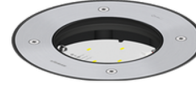

KIOS 3 (KI-60455)

Product description

With recessing box / driver - Flat frame

Luminaire Structure

- Die-cast aluminium housing
- Pre-treated before powder coating ensuring high corrosion resistance
- 5.5 mm thick front ring in grade 316 stainless steel
- Single cable entry, through wiring upon request
- Stainless steel fasteners in grade 316
- Durable silicone rubber gasket
- Clear or frosted toughened glass
- Integral control gear
- Recessing box in high-density polyethylene is included
- Suitable for drive-over with a maximum load of 2000 kg
- Vehicles with pneumatic tires can drive over the luminaire but the speed must not exceed 50 km/h
- Load is transferred by the housing to the foundation
- The distance between the luminaire and the illuminated surface should be at least 0.5 m

Optic

Product colour

00 - Stainless Steel

KIOS 3 (KI-60455)

Technical information

Material	Stainless Steel
Light source	12 LED
Power	6 W
Lumen	85 - 317 lm
Efficacy	14 - 53 lm/W
Driver option	Integral control gear
Driver	Constant current (CC)
Input voltage	220-240 V 50/60 Hz
Optic	C, F

Optic value	98°, 75°
CCT / CRI	2700K CRI80, 3000K CRI80, 4000K CRI80
Bug	B0-U3-G0
ULR	100%
ULOR	100%
Dimming type	On/Off, 1-10V, DALI
Product colours	Stainless Steel
Weight	4.2 kg
Operating temperature	-20 °C to 40 °C

Through wiring	Single cable entry, through wiring upon request
Lens / Reflector / Optic	Clear or frosted toughened glass
MacAdam Ellipse	3 SDCM
Lifetime L90B10 (hours)	> 23,000
Lifetime L80B10 (hours)	> 45,000
Lifetime L80B50 (hours)	> 50,000
Variants (On/Off, 1-10V, DALI)	Compatible with EN/ IEC 60598-2-22: Suitable for emergency installations as central supply, non-maintained (Z0)