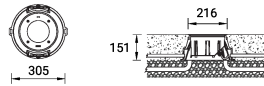

KIOS 3 (KI-60455)

Technical information

Material	Stainless Steel
Light source	12 LED
Power	6 W
Lumen	85 - 317 lm
Efficacy	14 - 53 lm/W
Driver option	Integral control gear
Driver	Constant current (CC)
Input voltage	220-240 V 50/60 Hz
Optic	C, F

Optic value	98°, 75°
CCT / CRI	2700K CRI80, 3000K CRI80, 4000K CRI80
Bug	B0-U3-G0
ULR	100%
ULOR	100%
Dimming type	On/Off, 1-10V, DALI
Product colours	Stainless Steel
Weight	4.2 kg
Operating temperature	-20 °C to 40 °C

Through wiring	Single cable entry, through wiring upon request
Lens / Reflector / Optic	Clear or frosted toughened glass
MacAdam Ellipse	3 SDCM
Lifetime L90B10 (hours)	> 23,000
Lifetime L80B10 (hours)	> 45,000
Lifetime L80B50 (hours)	> 50,000
Variants (On/Off, 1-10V, DALI)	Compatible with EN/ IEC 60598-2-22: Suitable for emergency installations as central supply, non-maintained (Z0)

KI-60455