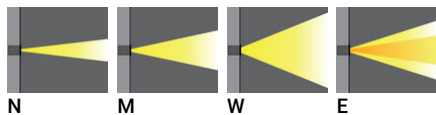

LIGHTTALK 17 (LA-40031) (Version 1)

Product description

Without remote driver / recessing box - Constant voltage (CV) 24 V - 455 mm - Class III - RGBW

microPrim™

Luminaire Structure

- Die-cast aluminium end-caps
- Extruded aluminium housing and sheet aluminium front frame
- Pre-treated before powder coating ensuring high corrosion resistance
- Stainless steel frame on request
- Two cable entries for through wiring
- Four IP67 connectors supplied with 2x0.2 m of 3x1.0 sqmm outdoor cable and 2x0.2 m of 2x0.5 sqmm outdoor shielded cable
- Stainless steel fasteners in grade 304 with zinc flake coating (ZFC)
- Durable silicone rubber gasket
- Clear toughened glass
- Remote driver (not included)
- Recessing box is not included
- 24 VDC input, DMX/RDM address with stable signal

Optic

Product colour

Special finishes upon request

LIGHTALK 17 (LA-40031) (Version 1)

Technical information

| | |
|----------------------|------------------------------|
| Material | Aluminium |
| Light source | 12 LED |
| Power | 16 W |
| Lumen | 510 - 903 lm |
| Efficacy | 7 - 13 lm/W |
| Driver option | Remote driver (not included) |

| | |
|---------------------------------|----------------------------------------------------------------------------------------------------------------------------------------------------------------------|
| Product colours | Black, Dark Grey, White, Matt Silver, Bronze, Concrete - Urban, Softscape - Urban, Stone - Urban, Corten - Urban, Oak - Woodland, Walnut - Woodland, Pine - Woodland |
| Weight | 2.8 kg |
| Operating temperature | -20 °C to 40 °C |
| Cable | Four IP67 connectors supplied with 2x0.2 m of 3x1.0 sqmm outdoor cable and 2x0.2 m of 2x0.5 sqmm outdoor shielded cable |
| Through wiring | Two cable entries for through wiring |
| Lens / Reflector / Optic | Clear toughened glass |