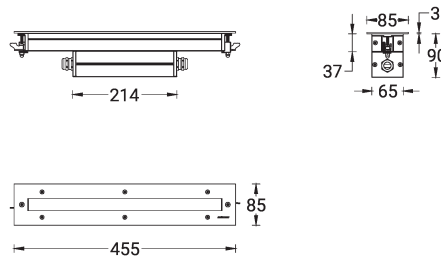

LIGHTALK 17 (LA-40031) (Version 1)

Technical information

Material	Aluminium
Light source	12 LED
Power	16 W
Lumen	510 - 903 lm
Efficacy	7 - 13 lm/W
Driver option	Remote driver (not included)

Driver	Constant voltage (CV)
Input voltage	24 VDC
Optic	N, M, W, E
Optic value	16°, 32°, 55°, 20°x30°
CCT / CRI	RGB+Amber, RGBW30, RGBW40
Dimming type	DMX, DMX/RDM

Product colours	Black, Dark Grey, White, Matt Silver, Bronze, Concrete - Urban, Softscape - Urban, Stone - Urban, Corten - Urban, Oak - Woodland, Walnut - Woodland, Pine - Woodland
Weight	2.8 kg
Operating temperature	-20 °C to 40 °C
Cable	Four IP67 connectors supplied with 2x0.2 m of 3x1.0 sqmm outdoor cable and 2x0.2 m of 2x0.5 sqmm outdoor shielded cable
Through wiring	Two cable entries for through wiring
Lens / Reflector / Optic	Clear toughened glass

LA-40031