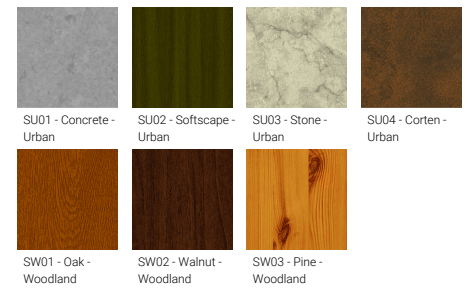

Optic

Product colour

Special finishes upon request

LIGHTALK 17 (LA-40031) (Version 1)

Technical information

| | |
|----------------------|------------------------------|
| Material | Aluminium |
| Light source | 12 LED |
| Power | 16 W |
| Lumen | 510 - 903 lm |
| Efficacy | 7 - 13 lm/W |
| Driver option | Remote driver (not included) |

| | |
|---------------------------------|----------------------------------------------------------------------------------------------------------------------------------------------------------------------|
| Product colours | Black, Dark Grey, White, Matt Silver, Bronze, Concrete - Urban, Softscape - Urban, Stone - Urban, Corten - Urban, Oak - Woodland, Walnut - Woodland, Pine - Woodland |
| Weight | 2.8 kg |
| Operating temperature | -20 °C to 40 °C |
| Cable | Four IP67 connectors supplied with 2x0.2 m of 3x1.0 sqmm outdoor cable and 2x0.2 m of 2x0.5 sqmm outdoor shielded cable |
| Through wiring | Two cable entries for through wiring |
| Lens / Reflector / Optic | Clear toughened glass |