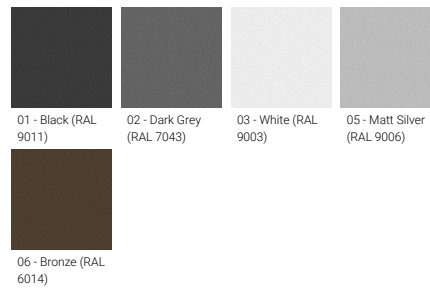

Optic

Product colour

Special finishes upon request

LIGHTALK 17 (LA-40031) (Version 1)

Technical information

| | |
|----------------------|------------------------------|
| Material | Aluminium |
| Light source | 12 LED |
| Power | 16 W |
| Lumen | 510 - 903 lm |
| Efficacy | 7 - 13 lm/W |
| Driver option | Remote driver (not included) |