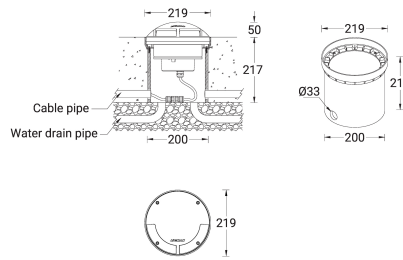

MASK 4 (MK-60729)

Technical information

Material	Aluminium
Light source	2 COB
Power	8 W
Lumen	207 - 223 lm
Efficacy	26 - 28 lm/W
Driver option	Integral control gear
Driver	Constant current (CC)

Input voltage	220-240 V 50/60 Hz
Optic	G
Optic value	180°
CCT / CRI	3000K CRI80, 4000K CRI80
Dimming type	On/Off, 1-10V, DALI
Product colours	Black, Dark Grey, White, Matt Silver, Bronze, Concrete - Urban, Softscape - Urban, Stone - Urban, Corten - Urban, Oak - Woodland, Walnut - Woodland, Pine - Woodland
Weight	4.3 kg

Operating temperature	-20 °C to 40 °C
Cable	One cable gland supplied with 1 m of 3x1.0 sqmm outdoor cable
Through wiring	Single cable entry, through wiring upon request
Lens / Reflector / Optic	High-efficiency glass lens
MacAdam Ellipse	3 SDCM
Lifetime L90B10 (hours)	> 50,000
Variants (On/Off, 1-10V, DALI)	Compatible with EN/ IEC 60598-2-22: Suitable for emergency installations as central supply, non-maintained (Z0)

MK-60729