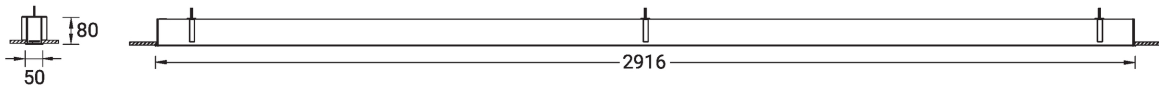

NYBRO 1 (NYB-80064)

Technical information

Material	Aluminium	Optic	O, P	Weight	6.6 kg
Light source	360 LED	CCT / CRI	TW (2700K - 6500K)	Operating temperature	-20 °C to 40 °C
Power	62 W	Bug	B2-U1-G1	MacAdam Ellipse	3 SDCM
Lumen	5775 lm	ULR	0%	Lifetime L90B10 (hours)	> 23,000
Efficacy	525 lm/W	ULOR	0%	Lifetime L80B10 (hours)	> 45,000
Driver option	Integral control gear	CIE flux code n°3	96, 98	Lifetime L80B50 (hours)	> 50,000
Driver	Constant current (CC)	Dimming type	DALI	Variants (DALI)	Compatible with EN/ IEC 60598-2-22: Suitable for emergency installations as central supply, non-maintained (Z0)
Input voltage	220-240 V 50/60 Hz	Product colours	Black, White, Matt Silver, Concrete - Urban, Softscape - Urban, Stone - Urban, Corten - Urban, Oak - Woodland, Walnut - Woodland, Pine - Woodland		

NYB-80064