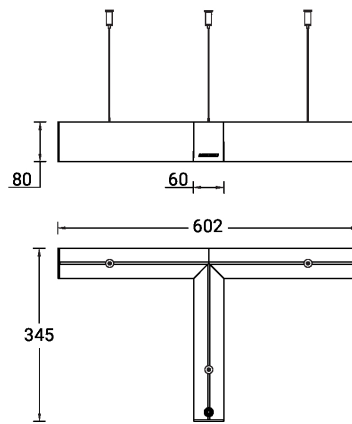

NYBRO 19 (NYB-80912-PE)

Technical information

Material	Aluminium
Light source	108 LED
Power	21 W
Lumen	2028 - 2550 lm
Efficacy	97 - 121 lm/W
Driver option	Integral control gear
Driver	Constant current (CC)

Input voltage	220-240 V 50/60 Hz
Optic	O, P
Optic value	Opal, Micro-prismatic
CCT / CRI	3000K CRI80, 4000K CRI80
Dimming type	On/Off, DALI
Product colours	Black, White, Matt Silver, Concrete - Urban, Softscape - Urban, Stone - Urban, Corten - Urban, Oak - Woodland, Walnut - Woodland, Pine - Woodland
Weight	3.8 kg

Operating temperature	-20 °C to 40 °C
MacAdam Ellipse	3 SDCM
Lifetime L90B10 (hours)	> 23,000
Lifetime L80B10 (hours)	> 45,000
Lifetime L80B50 (hours)	> 50,000
Variants (On/Off, DALI)	Compatible with EN/ IEC 60598-2-22: Suitable for emergency installations as central supply, non-maintained (Z0)

NYB-80912-PE