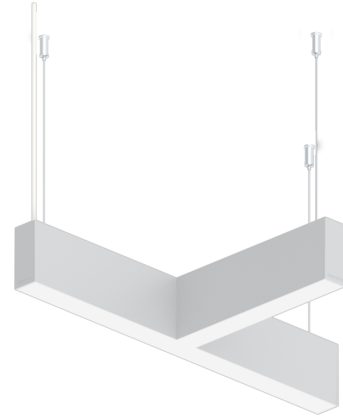

NYBRO 19 (NYB-80912-PE)

Product description

Down - T90° - 60x80 mm - 345 mm

microPrim™

Luminaire Structure

- Die-cast aluminium end-caps and extruded aluminium profile with powder coating
- Passive thermal management
- Stainless steel fasteners in grade 304 with zinc flake coating (ZFC)
- PMMA diffuser with Opal (UGR <19) and micro prismatic (UGR <13) options for better glare control
- Integral control gear
- Cut the connection angle according to the shape complete with electrical wires in white for mounting
- Up and down light distribution options
- Wireless control available through Bluetooth connection
- Daylight and occupancy sensor options

Optic

Product colour

01 - Black (RAL 9011) 03 - White (RAL 9003) 05 - Matt Silver (RAL 9006)

Special finishes upon request

SU01 - Concrete - Urban SU02 - Softscape - Urban SU03 - Stone - Urban SU04 - Corten - Urban

SW01 - Oak - Woodland SW02 - Walnut - Woodland SW03 - Pine - Woodland

NYBRO 19 (NYB-80912-PE)

Technical information

Material	Aluminium
Light source	108 LED
Power	21 W
Lumen	2028 - 2550 lm
Efficacy	97 - 121 lm/W
Driver option	Integral control gear
Driver	Constant current (CC)