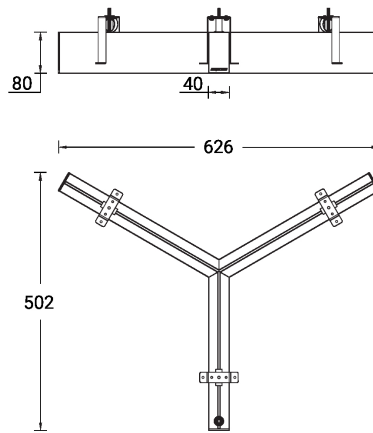

NYBRO 23 (NYB-81011-RE)

Product description

Down - L120° corner - 40x80 mm - 502 mm - Trimless

microPrim™

Luminaire Structure

- Die-cast aluminium end-caps and extruded aluminium profile with powder coating
- Passive thermal management
- Stainless steel fasteners in grade 304 with zinc flake coating (ZFC)
- PMMA diffuser with Opal (UGR <19) and micro prismatic (UGR <13) options for better glare control
- Integral control gear
- Cut the connection angle according to the shape
- Stainless steel brackets and screws for mounting
- Down light distribution only
- Wireless control available through Bluetooth connection
- Daylight and occupancy sensor options

SW01 - Oak - Woodland SW02 - Walnut - Woodland SW03 - Pine - Woodland

NYBRO 23 (NYB-81011-RE)

Technical information

Material	Aluminium
Light source	120 LED
Power	16 W
Lumen	1342 - 1682 lm
Efficacy	84 - 105 lm/W
Driver option	Integral control gear
Driver	Constant current (CC)

NYB-81011-RE

NYBRO 23 (NYB-81011-RE)**Accessory**

Trimless-recessed mounting
bracket (40 mm Down profile)
A82481

Continuous-coupler bracket
(40/50 mm Down profile)
A81881

DALI Control System
Control-DALI