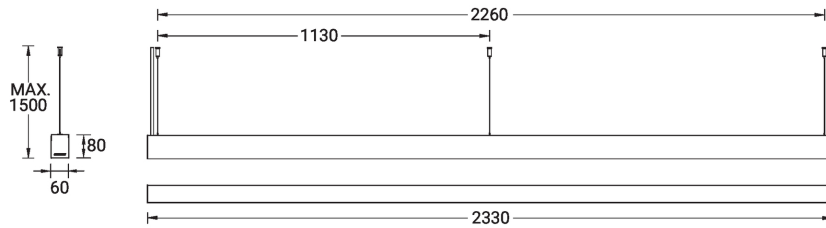

Optic

Product colour

Special finishes upon request

NYBRO 10 (NYB-90254)

Technical information

Material	Aluminium	Input voltage	220-240 V 50/60 Hz	Operating temperature	-20 °C to 40 °C
Light source	276 LED	Optic	O, P	MacAdam Ellipse	3 SDCM
Power	72 W	Optic value	Opal, Micro-prismatic	Lifetime L90B10 (hours)	> 23,000
Lumen	8200 lm	CCT / CRI	3000K CRI80, 4000K CRI80	Lifetime L80B10 (hours)	> 45,000
Efficacy	114 lm/W	Dimming type	DALI	Lifetime L80B50 (hours)	> 50,000
Driver option	Integral control gear	Product colours	Black, White, Matt Silver, Concrete - Urban, Softscape - Urban, Stone - Urban, Corten - Urban, Oak - Woodland, Walnut - Woodland, Pine - Woodland	Variants (DALI)	Compatible with EN/ IEC 60598-2-22: Suitable for emergency installations as central supply, non-maintained (Z0)
Driver	Constant current (CC)				
		Weight	6.9 kg		

NYB-90254

NYBRO 10 (NYB-90254)**Accessory**

Supply cable surface mounting
box
A80981

Continuous-coupler bracket
(60/70 mm Down & 60 mm
Down & Up profile)
A81581

Integrated track - 3 phase - DALI
for NYBRO
A81491