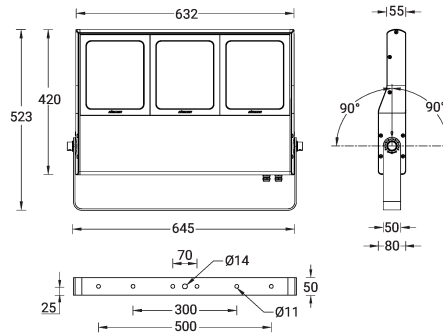

PITTSBURGH 3 (PIB-50026)

Technical information

Material	Aluminium
Light source	3 x 36 LED
Power	217 W
Lumen	11815 - 15331 lm
Efficacy	54 - 71 lm/W
Driver option	Integral control gear
Driver	Constant current (CC)
Input voltage	220-240 V 50/60 Hz

Optic	N, M, W, VW, E
Optic value	8°, 14°, 29°, 72°, 43°x9°
CCT / CRI	RGBW30, RGBW40
Bug	B4-U0-G0, B5-U0-G0, B5-U0-G1
ULR	<1%
ULOR	<1%
CIE flux code n°3	100
Dimming type	DMX/RDM

Product colours	Black, Dark Grey, White, Matt Silver, Bronze, Concrete - Urban, Softscape - Urban, Stone - Urban, Corten - Urban, Oak - Woodland, Walnut - Woodland, Pine - Woodland
Weight	16.0 kg
EPA (m2)	0.280
Cable	Three IP68 connectors supplied with 0.2 m of 3x1.0 sqmm outdoor cable and 2x0.2 m of 2x0.5 sqmm outdoor shielded cable
Through wiring	Single cable entry, through wiring upon request
Lens / Reflector / Optic	High-efficiency polycarbonate lens, Clear toughened glass

PIB-50026