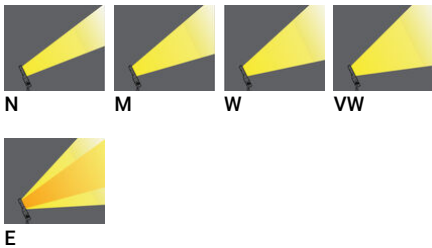

PITTSBURGH 3 (PIB-50026)

Product description

Large - RGBW

microPrim™

Luminaire Structure

- Extruded aluminium housing
- Pre-treated before powder coating ensuring high corrosion resistance
- Galvanized steel arm mounted
- Thermal heat dissipation body
- Single cable entry, through wiring upon request
- Three IP68 connectors supplied with 0.2 m of 3x1.0 sqmm outdoor cable and 2x0.2 m of 2x0.5 sqmm outdoor shielded cable
- Stainless steel fasteners in grade 304 with zinc flake coating (ZFC)
- Durable silicone rubber gasket
- High-efficiency polycarbonate lens
- Clear toughened glass
- Integral control gear
- Surge protection 10kV

Optic

Product colour

Special finishes upon request

PITTSBURGH 3 (PIB-50026)

Technical information

Material	Aluminium
Light source	3 x 36 LED
Power	217 W
Lumen	11815 - 15331 lm
Efficacy	54 - 71 lm/W
Driver option	Integral control gear
Driver	Constant current (CC)
Input voltage	220-240 V 50/60 Hz

Optic	N, M, W, VW, E
Optic value	8°, 14°, 29°, 72°, 43°x9°
CCT / CRI	RGBW30, RGBW40
Bug	B4-U0-G0, B5-U0-G0, B5-U0-G1
ULR	<1%
ULOR	<1%
CIE flux code n°3	100
Dimming type	DMX/RDM

Product colours	Black, Dark Grey, White, Matt Silver, Bronze, Concrete - Urban, Softscape - Urban, Stone - Urban, Corten - Urban, Oak - Woodland, Walnut - Woodland, Pine - Woodland
Weight	16.0 kg
EPA (m2)	0.280
Cable	Three IP68 connectors supplied with 0.2 m of 3x1.0 sqmm outdoor cable and 2x0.2 m of 2x0.5 sqmm outdoor shielded cable
Through wiring	Single cable entry, through wiring upon request
Lens / Reflector / Optic	High-efficiency polycarbonate lens, Clear toughened glass