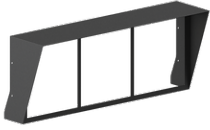

PITTSBURGH 3 (PIB-50026)

Accessory

Anti-glare visor
A55131