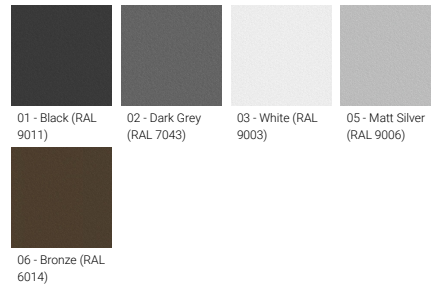

Optic

Product colour

Special finishes upon request

PITTSBURGH 3 (PIB-50026)

Technical information

Material	Aluminium
Light source	3 x 36 LED
Power	217 W
Lumen	11815 - 15331 lm
Efficacy	54 - 71 lm/W
Driver option	Integral control gear
Driver	Constant current (CC)
Input voltage	220-240 V 50/60 Hz

Optic	N, M, W, VW, E
Optic value	8°, 14°, 29°, 72°, 43°x9°
CCT / CRI	RGBW30, RGBW40
Bug	B4-U0-G0, B5-U0-G0, B5-U0-G1
ULR	<1%
ULOR	<1%
CIE flux code n°3	100
Dimming type	DMX/RDM

Product colours	Black, Dark Grey, White, Matt Silver, Bronze, Concrete - Urban, Softscape - Urban, Stone - Urban, Corten - Urban, Oak - Woodland, Walnut - Woodland, Pine - Woodland
Weight	16.0 kg
EPA (m2)	0.280
Cable	Three IP68 connectors supplied with 0.2 m of 3x1.0 sqmm outdoor cable and 2x0.2 m of 2x0.5 sqmm outdoor shielded cable
Through wiring	Single cable entry, through wiring upon request
Lens / Reflector / Optic	High-efficiency polycarbonate lens, Clear toughened glass