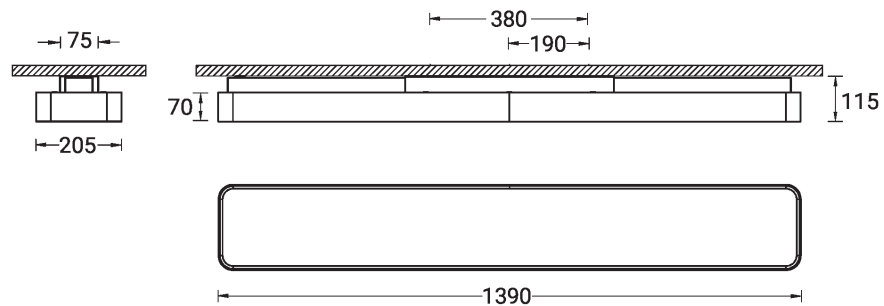

PITTSFIELD 3 (PIT-80224)

Technical information

Material	Aluminium	Input voltage	220-240 V 50/60 Hz	Operating temperature	-20 °C to 40 °C
Light source	2304 LED	Optic	O, P	MacAdam Ellipse	3 SDCM
Power	72 W	Optic value	Opal, Micro-prismatic	Lifetime L90B10 (hours)	> 23,000
Lumen	2178 lm	CCT / CRI	RGBW40	Lifetime L80B10 (hours)	> 45,000
Efficacy	30 lm/W	Dimming type	Bluetooth	Lifetime L80B50 (hours)	> 50,000
Driver option	Integral control gear	Product colours	Black, White, Matt Silver, Concrete - Urban, Softscape - Urban, Stone - Urban, Corten - Urban, Oak - Woodland, Walnut - Woodland, Pine - Woodland	Variants (Bluetooth)	Compatible with EN/ IEC 60598-2-22: Suitable for emergency installations as central supply, non-maintained (Z0)
Driver	Constant current (CC)				
		Weight	6.8 kg		

PIT-80224