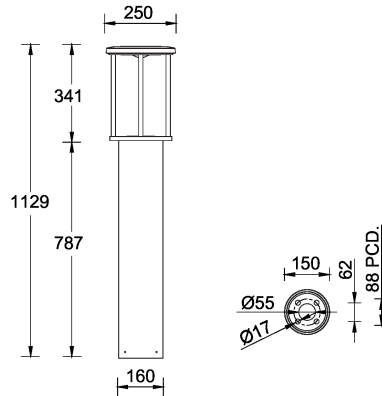

FORREY 5 (FOR-10071)

Technical information

Material	Aluminium
Light source	160 LED
Power	50 W
Lumen	4237 - 4556 lm
Efficacy	84 - 91 lm/W
Driver option	Integral control gear
Driver	Constant current (CC)
Input voltage	220-240 V 50/60 Hz
Optic	G

Optic value	360°
CCT / CRI	3000K CRI80, 4000K CRI80
Bug	B1-U5-G3
ULR	48%
ULOR	48%
CIE flux code n°3	66
Dimming type	On/Off, 1-10V, DALI
Product colours	Black, Dark Grey, White, Matt Silver, Bronze, Concrete - Urban, Softscape - Urban, Stone - Urban, Corten - Urban, Oak - Woodland, Walnut - Woodland, Pine - Woodland
Weight	10.5 kg

Operating temperature	-20 °C to 40 °C
Cable	One IP68 connector supplied with 0.2 m of 3x1.0 sqmm outdoor cable
Through wiring	Single cable entry
Lens / Reflector / Optic	Opal UV-stabilised polycarbonate diffuser
MacAdam Ellipse	3 SDCM
Lifetime L90B10 (hours)	> 23,000
Lifetime L80B10 (hours)	> 45,000
Lifetime L80B50 (hours)	> 49,000
Variants (DALI)	Compatible with EN/ IEC 60598-2-22: Suitable for emergency installations as central supply, non-maintained (Z0)

FOR-10071