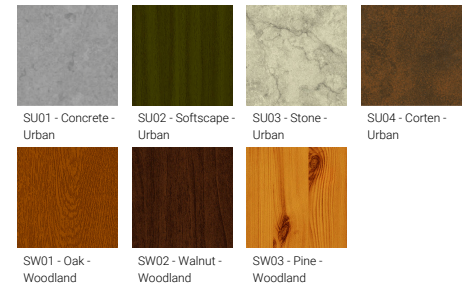

FORREY 5 (FOR-10071)

Product description

Ø160 - 1129 mm - With opal diffuser

microPrim™

Luminaire Structure

- Die-cast aluminium housing and frame
- Extruded aluminium column
- Pre-treated before powder coating ensuring high corrosion resistance
- Models with shade will have colour white coating at inside of shade luminaire and outside surface coating according to colour of luminaire
- Single cable entry
- One IP68 connector supplied with 0.2 m of 3x1.0 sqmm outdoor cable
- Stainless steel fasteners in grade 304 with zinc flake coating (ZFC)
- Durable silicone rubber gasket
- Opal UV-stabilised polycarbonate diffuser
- Integral control gear
- FORREY luminaires with opal lens and colder than 3000K CCT do not meet the IDA certification requirements

Optic

G

Product colour

Special finishes upon request

FORREY 5 (FOR-10071)

Technical information

Material	Aluminium
Light source	160 LED
Power	50 W
Lumen	4237 - 4556 lm
Efficacy	84 - 91 lm/W
Driver option	Integral control gear
Driver	Constant current (CC)
Input voltage	220-240 V 50/60 Hz
Optic	G

Optic value	360°
CCT / CRI	3000K CRI80, 4000K CRI80
Bug	B1-U5-G3
ULR	48%
ULOR	48%
CIE flux code n°3	66
Dimming type	On/Off, 1-10V, DALI
Product colours	Black, Dark Grey, White, Matt Silver, Bronze, Concrete - Urban, Softscape - Urban, Stone - Urban, Corten - Urban, Oak - Woodland, Walnut - Woodland, Pine - Woodland
Weight	10.5 kg