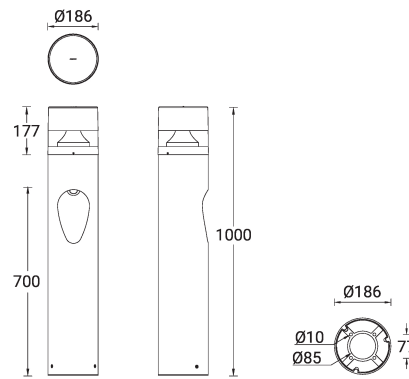

LIGHTSOFT 15 (LH-10671)

Technical information

Material	Aluminium
Light source	12 LED (Top) & 7 LED (Side)
Power	39 W
Lumen	2325 - 2550 lm
Efficacy	60 - 65 lm/W
Driver option	Integral control gear
Driver	Constant current (CC)
Input voltage	220-240 V 50/60 Hz

Optic	G
Optic value	360°
CCT / CRI	2700K CRI80, 3000K CRI80, 4000K CRI80
Bug	B1-U3-G2
ULR	11%
ULOR	11%
CIE flux code n°3	74
Dimming type	On/Off, 1-10V, DALI

Product colours	Black, Dark Grey, White, Matt Silver, Bronze, Concrete - Urban, Softscape - Urban, Stone - Urban, Corten - Urban, Oak - Woodland, Walnut - Woodland, Pine - Woodland
Weight	9.0 kg
Operating temperature	-20 °C to 40 °C
Cable	One IP68 connector supplied with 0.2 m of 3x1.0 sqmm outdoor cable
Through wiring	Single cable entry
Lens / Reflector / Optic	Clear UV-stabilised polycarbonate diffuser, Anodised, high-purity aluminium reflector
Variants (On/Off, 1-10V, DALI)	Compatible with EN/ IEC 60598-2-22: Suitable for emergency installations as central supply, non-maintained (Z0)

LH-10671