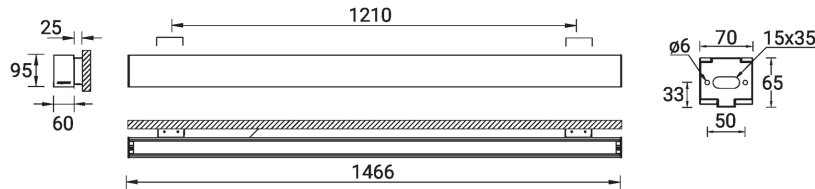

NYBRO 8 (NYB-30332)

Technical information

Material	Aluminium
Light source	180 & 168 LED
Power	92 W
Lumen	9935 - 11200 lm
Efficacy	108 - 122 lm/W
Driver option	Integral control gear
Driver	Constant current (CC)
Input voltage	220-240 V 50/60 Hz

Optic	O, P
Optic value	Opal, Micro-prismatic
Optic (2nd)	O
Optic (2nd) value	Opal
CCT / CRI	3000K CRI80, 4000K CRI80
Dimming type	On/Off, 1-10V, DALI
Product colours	Black, White, Matt Silver, Concrete - Urban, Softscape - Urban, Stone - Urban, Corten - Urban, Oak - Woodland, Walnut - Woodland, Pine - Woodland
Weight	5.9 kg

Operating temperature	-20 °C to 40 °C
MacAdam Ellipse	3 SDCM
Lifetime L90B10 (hours)	> 23,000
Lifetime L80B10 (hours)	> 45,000
Lifetime L80B50 (hours)	> 50,000
Variants (On/Off, 1-10V, DALI)	Compatible with EN/ IEC 60598-2-22: Suitable for emergency installations as central supply, non-maintained (Z0)

NYB-30332