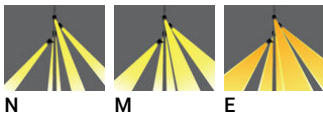

ODESSA 24 (OD-21113)

Product description

Large - Supplied with specific 8 m cylindrical, tapered galvanised steel pole: SPT180176-OD - RGBW

microPrim™

Luminaire Structure

- Die-cast aluminium housing
- Pre-treated before powder coating ensuring high corrosion resistance
- Single cable entry, through wiring upon request
- One cable gland supplied with 2 m of 5x1.5 sqmm outdoor cable
- Stainless steel fasteners in grade 304 with zinc flake coating (ZFC)
- Durable silicone rubber gasket
- High-efficiency PMMA lens
- Clear toughened glass
- Integral control gear
- Maximum wind load resistance is 160 km/h
- RGBW available upon request

Optic

Product colour

Special finishes upon request

ODESSA 24 (OD-21113)

Technical information

Material	Aluminium
Light source	4x7 LED
Power	180 W
Lumen	5480 - 6676 lm
Efficacy	30 - 37 lm/W
Driver option	Integral control gear
Driver	Constant current (CC)

Input voltage	220-240 V 50/60 Hz
Optic	N, M, E
Optic value	20°, 34°, 24° x 49°
CCT / CRI	RGBW30, RGBW40
Dimming type	DMX, DMX/RDM
Product colours	Black, Dark Grey, White, Matt Silver, Bronze, Concrete - Urban, Softscape - Urban, Stone - Urban, Corten - Urban, Oak - Woodland, Walnut - Woodland, Pine - Woodland
Weight	122.5 kg