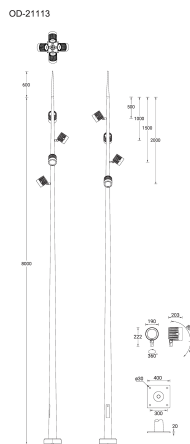

ODESSA 24 (OD-21113)

Product description

Large - Supplied with specific 8 m cylindrical, tapered galvanised steel pole: SPT180176-OD - RGBW

microPrim™

Luminaire Structure

- Die-cast aluminium housing
- Pre-treated before powder coating ensuring high corrosion resistance
- Single cable entry, through wiring upon request
- One cable gland supplied with 2 m of 5x1.5 sqmm outdoor cable
- Stainless steel fasteners in grade 304 with zinc flake coating (ZFC)
- Durable silicone rubber gasket
- High-efficiency PMMA lens
- Clear toughened glass
- Integral control gear
- Maximum wind load resistance is 160 km/h
- RGBW available upon request

Optic

Product colour

Special finishes upon request

ODESSA 24 (OD-21113)

Technical information

Material	Aluminium
Light source	4x7 LED
Power	180 W
Lumen	5480 - 6676 lm
Efficacy	30 - 37 lm/W
Driver option	Integral control gear
Driver	Constant current (CC)

Operating temperature	-20 °C to 40 °C
Cable	One cable gland supplied with 2 m of 5x1.5 sqmm outdoor cable
Through wiring	Single cable entry, through wiring upon request
Lens / Reflector / Optic	High-efficiency PMMA lens, Clear toughened glass
Variants (DMX, DMX/RDM)	Compatible with EN/ IEC 60598-2-22: Suitable for emergency installations as central supply, non-maintained (Z0)

4 m - Cylindrical, tapered
galvanised steel pole for
ODESSA
SPT140118-OD