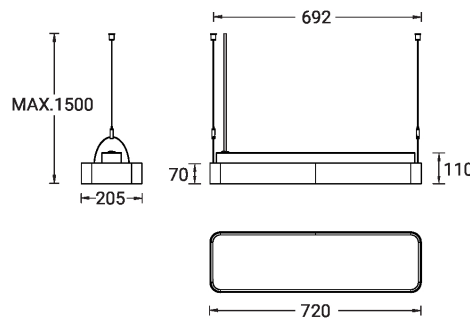

PITTSFIELD 4 (PIT-90102)

Technical information

Material	Aluminium
Light source	288 & 168 LED
Power	47 W
Lumen	4958 - 6922 lm
Driver option	Integral control gear
Driver	Constant current (CC)
Input voltage	220-240 V 50/60 Hz
Optic	O, P

Optic value	107°, 93°
Optic (2nd)	0
Optic (2nd) value	105°
CCT / CRI	3000K CRI80, 4000K CRI80
Bug	B2-U5-G1
ULR	31%, 33%
ULOR	31%, 33%
Dimming type	On/Off, 1-10V, DALI

Product colours	Black, White, Matt Silver, Concrete - Urban, Softscape - Urban, Stone - Urban, Corten - Urban, Oak - Woodland, Walnut - Woodland, Pine - Woodland
Weight	3.7 kg
Operating temperature	-20 °C to 40 °C
MacAdam Ellipse	3 SDCM
Lifetime L90B10 (hours)	> 23,000
Lifetime L80B10 (hours)	> 45,000
Lifetime L80B50 (hours)	> 50,000
Variants (1-10V, DALI)	Compatible with EN/ IEC 60598-2-22: Suitable for emergency installations as central supply, non-maintained (Z0)

PIT-90102