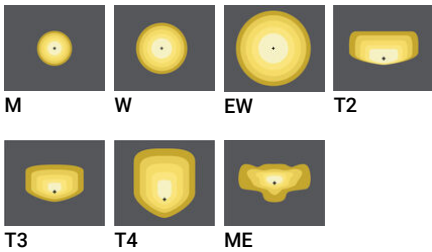

**STEAMER 1 (SE-90002-LC)**

**Product description**

Rectangular - Medium - LIGHTCONNECT™

**Luminaire Structure**

- Die-cast aluminium housing
- Pre-treated before powder coating ensuring high corrosion resistance
- Single cable entry
- One IP68 connector supplied with 0.5 m of 3x1.0 sqmm outdoor cable

**Optic**

**Product colour**

**Special finishes upon request**

**STEAMER 1 (SE-90002-LC)**

**Technical information**

<b>Material</b>	Aluminium
<b>Light source</b>	48 LED
<b>Power</b>	105 W
<b>Lumen</b>	11771 - 14374 lm
<b>Efficacy</b>	112 - 137 lm/W
<b>Driver option</b>	Integral control gear
<b>Driver</b>	Constant current (CC)
<b>Input voltage</b>	220-240 V 50/60 Hz
<b>Optic</b>	M, W, EW, T2, T3, T4, ME
<b>Optic value</b>	30°, 57°, 105°x115°, 136°x51°, 119°x86°, 102°x74°, 137°x58°