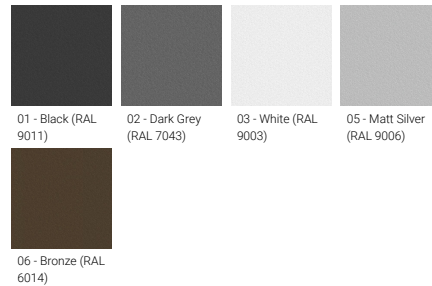

Product colour