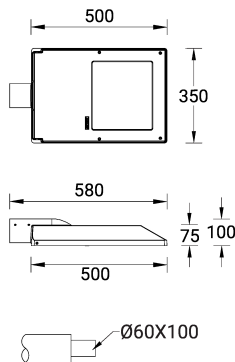

STEAMER 1 (SE-90002-LC)

Technical information

Material	Aluminium
Light source	48 LED
Power	105 W
Lumen	11771 - 14374 lm
Efficacy	112 - 137 lm/W
Driver option	Integral control gear
Driver	Constant current (CC)
Input voltage	220-240 V 50/60 Hz
Optic	M, W, EW, T2, T3, T4, ME
Optic value	30°, 57°, 105°x115°, 136°x51°, 119°x86°, 102°x74°, 137°x58°

CCT / CRI	2700K CRI80, 3000K CRI80, 4000K CRI80
Bug	B2-U0-G2, B3-U0-G1, B3-U0-G3, B4-U0-G1
ULR	<1%
ULOR	<1%
CIE flux code n°3	97, 98, 99
Dimming type	DALI
Product colours	Black, Dark Grey, White, Matt Silver, Bronze, Concrete - Urban, Softscape - Urban, Stone - Urban, Corten - Urban, Oak - Woodland, Walnut - Woodland, Pine - Woodland
Weight	9.8 kg
Operating temperature	-20 °C to 40 °C
EPA (m2)	0.048

Cable	One IP68 connector supplied with 0.5 m of 3x1.0 sqmm outdoor cable
Through wiring	Single cable entry
Lens / Reflector / Optic	Clear toughened glass, High-efficiency PMMA lens
MacAdam Ellipse	3 SDCM
Lifetime L90B10 (hours)	> 90,000
Lifetime L80B10 (hours)	> 90,000
Lifetime L80B50 (hours)	> 90,000
Variants (DALI)	Compatible with EN/ IEC 60598-2-22: Suitable for emergency installations as central supply, non-maintained (Z0)

SE-90002