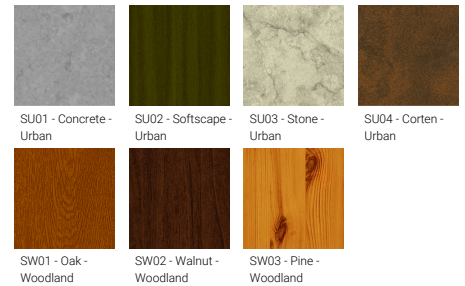

Special finishes upon request