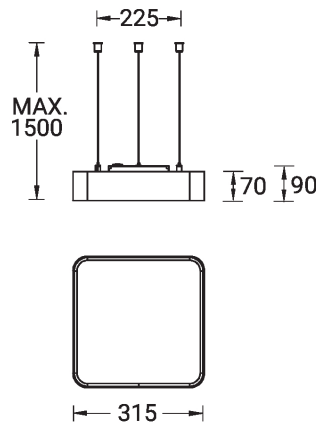

ARDEN 4 (ARD-90102)

Technical information

Material	Aluminium
Light source	168 & 120 LED
Power	36 W
Lumen	4037 - 4285 lm
Efficacy	112 - 119 lm/W
Driver option	Integral control gear
Driver	Constant current (CC)
Input voltage	220-240 V 50/60 Hz
Optic	O, P

Optic value	108°, 93°
Optic (2nd)	O
Optic (2nd) value	105°
CCT / CRI	3000K CRI80, 4000K CRI80
Bug	B1-U0-G1
ULR	0%, <1%
ULOR	0%, <1%
CIE flux code n°3	96, 97
Dimming type	On/Off, 1-10V, DALI

Product colours	Black, White, Matt Silver, Concrete - Urban, Softscape - Urban, Stone - Urban, Corten - Urban, Oak - Woodland, Walnut - Woodland, Pine - Woodland
Weight	2.5 kg
Operating temperature	-20 °C to 40 °C
Lens / Reflector / Optic	PMMA diffuser with Opal (UGR <19) and micro prismatic (UGR <13) options for better glare control
MacAdam Ellipse	3 SDCM
Lifetime L90B10 (hours)	> 23,000
Lifetime L80B10 (hours)	> 45,000
Lifetime L80B50 (hours)	> 50,000
Variants (On/Off, 1-10V, DALI)	Compatible with EN/ IEC 60598-2-22: Suitable for emergency installations as central supply, non-maintained (Z0)

ARD-90102