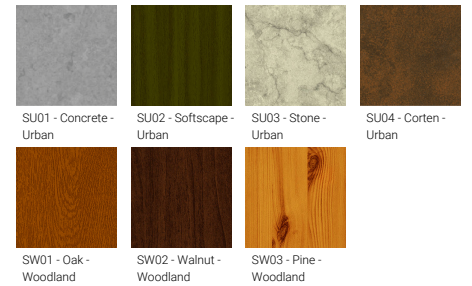

**FORREY 4 (FOR-10112)**

**Product description**

Ø186 - 1179 mm - With shade & louver & opal diffuser

microPrim™

**Luminaire Structure**

- Die-cast aluminium housing and frame
- Extruded aluminium column
- Pre-treated before powder coating ensuring high corrosion resistance
- Models with shade will have colour white coating at inside of shade luminaire and outside surface coating according to colour of luminaire
- Single cable entry
- One IP68 connector supplied with 0.2 m of 3x1.0 sqmm outdoor cable
- Stainless steel fasteners in grade 304 with zinc flake coating (ZFC)
- Durable silicone rubber gasket
- White coated aluminium reflector on the top of luminaire
- Opal UV-stabilised polycarbonate diffuser
- Integral control gear
- FORREY luminaires with opal lens and colder than 3000K CCT do not meet the IDA certification requirements

**Optic**

G

**Product colour**

**Special finishes upon request**

**FORREY 4 (FOR-10112)**

**Technical information**

<b>Material</b>	Aluminium
<b>Light source</b>	160 LED
<b>Power</b>	50 W
<b>Lumen</b>	3126 - 3361 lm
<b>Efficacy</b>	62 - 67 lm/W
<b>Driver option</b>	Integral control gear
<b>Driver</b>	Constant current (CC)
<b>Input voltage</b>	220-240 V 50/60 Hz

<b>Optic</b>	G
<b>Optic value</b>	360°
<b>CCT / CRI</b>	3000K CRI80, 4000K CRI80
<b>Dimming type</b>	On/Off, 1-10V, DALI
<b>Product colours</b>	Black, Dark Grey, White, Matt Silver, Bronze, Concrete - Urban, Softscape - Urban, Stone - Urban, Corten - Urban, Oak - Woodland, Walnut - Woodland, Pine - Woodland
<b>Weight</b>	16.4 kg
<b>Operating temperature</b>	-20 °C to 40 °C
<b>Cable</b>	One IP68 connector supplied with 0.2 m of 3x1.0 sqmm outdoor cable