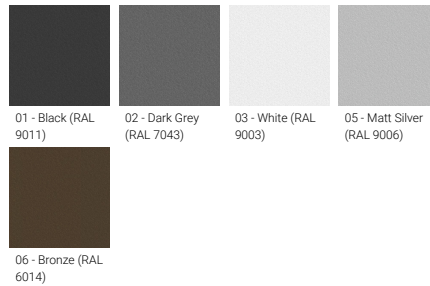

**FORREY 4 (FOR-10112)**

**Product description**

Ø186 - 1179 mm - With shade & louver & opal diffuser

microPrim™

**Luminaire Structure**

- Die-cast aluminium housing and frame
- Extruded aluminium column
- Pre-treated before powder coating ensuring high corrosion resistance
- Models with shade will have colour white coating at inside of shade luminaire and outside surface coating according to colour of luminaire
- Single cable entry
- One IP68 connector supplied with 0.2 m of 3x1.0 sqmm outdoor cable
- Stainless steel fasteners in grade 304 with zinc flake coating (ZFC)
- Durable silicone rubber gasket
- White coated aluminium reflector on the top of luminaire
- Opal UV-stabilised polycarbonate diffuser
- Integral control gear
- FORREY luminaires with opal lens and colder than 3000K CCT do not meet the IDA certification requirements

**Optic**

G

**Product colour**

**Special finishes upon request**

**FORREY 4 (FOR-10112)**

**Technical information**

<b>Material</b>	Aluminium
<b>Light source</b>	160 LED
<b>Power</b>	50 W
<b>Lumen</b>	3126 - 3361 lm
<b>Efficacy</b>	62 - 67 lm/W
<b>Driver option</b>	Integral control gear
<b>Driver</b>	Constant current (CC)
<b>Input voltage</b>	220-240 V 50/60 Hz

<b>Optic</b>	G
<b>Optic value</b>	360°
<b>CCT / CRI</b>	3000K CRI80, 4000K CRI80
<b>Dimming type</b>	On/Off, 1-10V, DALI
<b>Product colours</b>	Black, Dark Grey, White, Matt Silver, Bronze, Concrete - Urban, Softscape - Urban, Stone - Urban, Corten - Urban, Oak - Woodland, Walnut - Woodland, Pine - Woodland
<b>Weight</b>	16.4 kg
<b>Operating temperature</b>	-20 °C to 40 °C
<b>Cable</b>	One IP68 connector supplied with 0.2 m of 3x1.0 sqmm outdoor cable