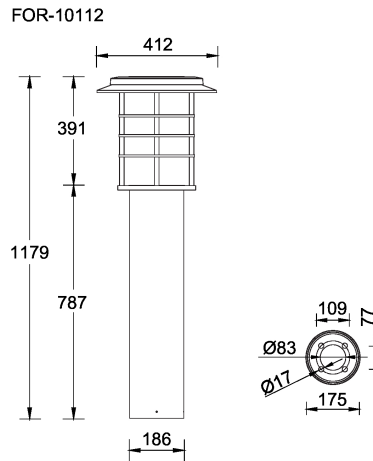

FORREY 4 (FOR-10112)

Technical information

Material	Aluminium
Light source	160 LED
Power	50 W
Lumen	3126 - 3361 lm
Efficacy	62 - 67 lm/W
Driver option	Integral control gear
Driver	Constant current (CC)
Input voltage	220-240 V 50/60 Hz

Optic	G
Optic value	360°
CCT / CRI	3000K CRI80, 4000K CRI80
Dimming type	On/Off, 1-10V, DALI
Product colours	Black, Dark Grey, White, Matt Silver, Bronze, Concrete - Urban, Softscape - Urban, Stone - Urban, Corten - Urban, Oak - Woodland, Walnut - Woodland, Pine - Woodland
Weight	16.4 kg
Operating temperature	-20 °C to 40 °C
Cable	One IP68 connector supplied with 0.2 m of 3x1.0 sqmm outdoor cable

Through wiring	Single cable entry
Lens / Reflector / Optic	White coated aluminium reflector on the top of luminaire, Opal UV-stabilised polycarbonate diffuser
MacAdam Ellipse	3 SDCM
Lifetime L90B10 (hours)	> 23,000
Lifetime L80B10 (hours)	> 45,000
Lifetime L80B50 (hours)	> 49,000
Variants (DALI)	Compatible with EN/ IEC 60598-2-22: Suitable for emergency installations as central supply, non-maintained (Z0)