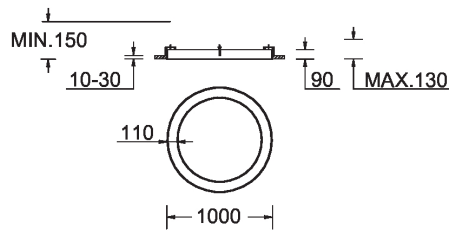

GAVLE 2 (GAV-80312)

Technical information

Material	Aluminium
Light source	1344 LED
Power	86 W
Lumen	9913 lm
Efficacy	115 lm/W
Driver option	Integral control gear

Driver	Constant current (CC)
Input voltage	220-240 V 50/60 Hz
Optic	0
Optic value	106°
CCT / CRI	TW (2700K - 6500K)
Dimming type	DALI

Product colours	Black, White, Matt Silver, Concrete - Urban, Softscape - Urban, Stone - Urban, Corten - Urban, Oak - Woodland, Walnut - Woodland, Pine - Woodland
Weight	9.6 kg
Operating temperature	-20 °C to 40 °C
Variants (DALI)	Compatible with EN/ IEC 60598-2-22: Suitable for emergency installations as central supply, non-maintained (Z0)

Gavle 1000