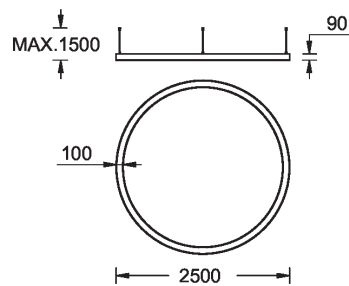

GAVLE 6 (GAV-90244)

Technical information

Material	Aluminium
Light source	6912 LED
Power	240 W
Lumen	9359 lm
Efficacy	39 lm/W
Driver option	Integral control gear

Driver	Constant current (CC)
Input voltage	220-240 V 50/60 Hz
Optic	0
Optic value	102°
CCT / CRI	RGBW30, RGBW40
Dimming type	DMX, DMX/RDM

Product colours	Black, White, Matt Silver, Concrete - Urban, Softscape - Urban, Stone - Urban, Corten - Urban, Oak - Woodland, Walnut - Woodland, Pine - Woodland
Weight	25.8 kg
Operating temperature	-20 °C to 40 °C
Variants (DMX/RDM)	Compatible with EN/ IEC 60598-2-22: Suitable for emergency installations as central supply, non-maintained (Z0)

GAV-90244