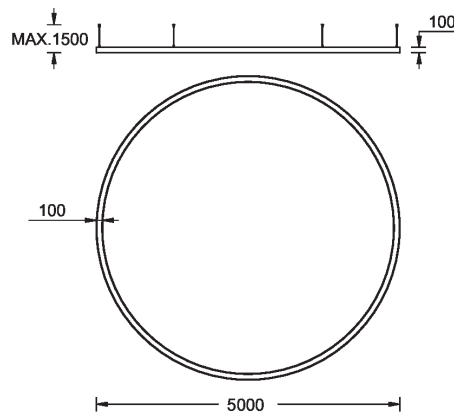

GAVLE 6 (GAV-90373)

Technical information

Material	Aluminium
Light source	13824 & 13824 LED
Power	960 W
Lumen	38634 lm
Efficacy	40 lm/W
Driver option	Integral control gear

Driver	Constant current (CC)
Input voltage	220-240 V 50/60 Hz
Optic	O
Optic value	Opal
Optic (2nd)	O
Optic (2nd) value	Opal

CCT / CRI	RGBW40
Dimming type	Bluetooth
Product colours	Black, White, Matt Silver, Concrete - Urban, Softscape - Urban, Stone - Urban, Corten - Urban, Oak - Woodland, Walnut - Woodland, Pine - Woodland
Weight	60.2 kg
Operating temperature	-20 °C to 40 °C
Variants (Bluetooth)	Compatible with EN/ IEC 60598-2-22: Suitable for emergency installations as central supply, non-maintained (Z0)

GAV-90373