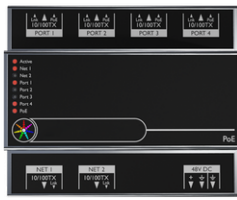

GAV-90373

GAVLE 6 (GAV-90373)

Accessory

Supply cable surface mounting box
A80981

Xpress wireless switch
A90591

SLESA-U9, DMX Controller 256 CH
A60491

SLESA-U11, DMX Controller 1024 CH
A66891

TPC (Touch Panel Controller) & EXT (Extension) 1 Universe
A64491

PoE Connect
A64591

TPC Touch Screen & LPC Controller DMX 2 Universe
A64691

DMX/RDM Splitter - 1 channel input, 4 channels output
A64791

Cloud Remote Management
A64991

STICK-KE2, DMX Controller 1024 CH
A65091