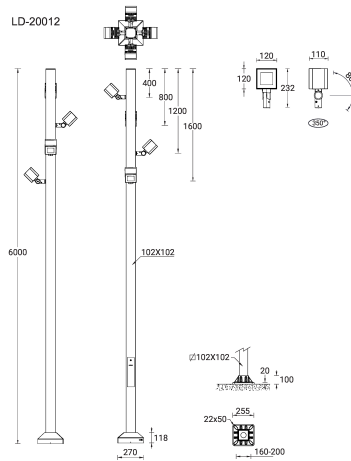

LADOR 14 (LD-20012)

Product description

Supplied with specific 6 m square, straight aluminium pole: APC160102-LD

Luminaire Structure

- Die-cast aluminium housing
- Pre-treated before powder coating ensuring high corrosion resistance
- Thermal heat dissipation body
- Single cable entry, through wiring upon request
- One cable gland supplied with 2 m of 3x1.0 sqmm outdoor cable
- Stainless steel fasteners in grade 304 with zinc flake coating (ZFC)
- Durable silicone rubber gasket
- High-efficiency PMMA lens
- Clear toughened glass
- Integral control gear
- Maximum wind load resistance is 140 km/h
- Surge protection 10kV

Optic

Product colour

Special finishes upon request

LADOR 14 (LD-20012)

Technical information

Material	Aluminium
Light source	4 x 9 LED
Power	84 W
Lumen	7684 - 9456 lm
Efficacy	91 - 113 lm/W
Driver option	Integral control gear
Driver	Constant current (CC)
Input voltage	220-240 V 50/60 Hz
Optic	N, M, W, VW, E
Optic value	10°, 17°, 34°, 70°, 43°x11°

Cable	One cable gland supplied with 2 m of 3x1.0 sqmm outdoor cable
Through wiring	Single cable entry, through wiring upon request
Lens / Reflector / Optic	High-efficiency PMMA lens, Clear toughened glass
MacAdam Ellipse	3 SDCM
Lifetime L90B10 (hours)	> 120,000
Lifetime L80B10 (hours)	> 120,000
Lifetime L80B50 (hours)	> 120,000
Variants (On/Off, DALI)	Compatible with EN/ IEC 60598-2-22: Suitable for emergency installations as central supply, non-maintained (Z0)

Pole (required)6 m - Square, straight aluminium
pole for LADOR
APC160102-LD