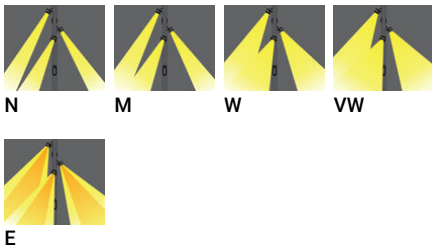

LADOR 14 (LD-20012)

Product description

Supplied with specific 6 m square, straight aluminium pole: APC160102-LD

Luminaire Structure

- Die-cast aluminium housing
- Pre-treated before powder coating ensuring high corrosion resistance
- Thermal heat dissipation body
- Single cable entry, through wiring upon request
- One cable gland supplied with 2 m of 3x1.0 sqmm outdoor cable
- Stainless steel fasteners in grade 304 with zinc flake coating (ZFC)
- Durable silicone rubber gasket
- High-efficiency PMMA lens
- Clear toughened glass
- Integral control gear
- Maximum wind load resistance is 140 km/h
- Surge protection 10kV

Optic

Product colour

Special finishes upon request

LADOR 14 (LD-20012)

Technical information

Material	Aluminium
Light source	4 x 9 LED
Power	84 W
Lumen	7684 - 9456 lm
Efficacy	91 - 113 lm/W
Driver option	Integral control gear
Driver	Constant current (CC)
Input voltage	220-240 V 50/60 Hz
Optic	N, M, W, VW, E
Optic value	10°, 17°, 34°, 70°, 43°x11°

Cable	One cable gland supplied with 2 m of 3x1.0 sqmm outdoor cable
Through wiring	Single cable entry, through wiring upon request
Lens / Reflector / Optic	High-efficiency PMMA lens, Clear toughened glass
MacAdam Ellipse	3 SDCM
Lifetime L90B10 (hours)	> 120,000
Lifetime L80B10 (hours)	> 120,000
Lifetime L80B50 (hours)	> 120,000
Variants (On/Off, DALI)	Compatible with EN/ IEC 60598-2-22: Suitable for emergency installations as central supply, non-maintained (Z0)