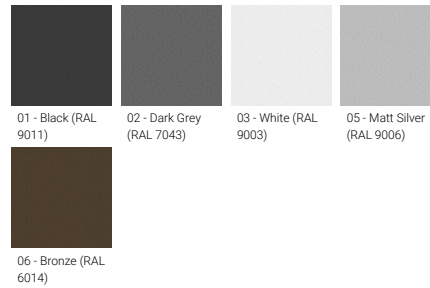

Optic

Product colour

Special finishes upon request

LADOR 14 (LD-20012)

Technical information

Material	Aluminium
Light source	4 x 9 LED
Power	84 W
Lumen	7684 - 9456 lm
Efficacy	91 - 113 lm/W
Driver option	Integral control gear
Driver	Constant current (CC)
Input voltage	220-240 V 50/60 Hz
Optic	N, M, W, VW, E
Optic value	10°, 17°, 34°, 70°, 43°x11°

CCT / CRI	3000K CRI80, 4000K CRI80
Bug	B2-U0-G0, B3-U0-G0
ULR	<1%
ULOR	<1%
CIE flux code n°3	100
Dimming type	On/Off, DALI
Product colours	Black, Dark Grey, White, Matt Silver, Bronze, Concrete - Urban, Softscape - Urban, Stone - Urban, Corten - Urban, Oak - Woodland, Walnut - Woodland, Pine - Woodland
Weight	24.5 kg
Operating temperature	-20 °C to 40 °C
EPA (m2)	0.683