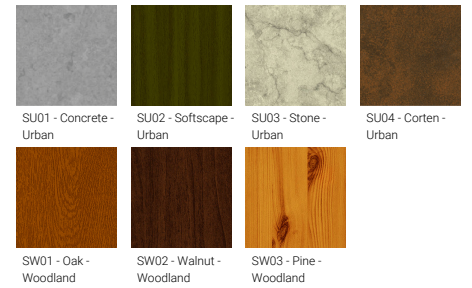

LADOR 14 (LD-20012)

Product description

Supplied with specific 6 m square, straight aluminium pole: APC160102-LD

Luminaire Structure

- Die-cast aluminium housing
- Pre-treated before powder coating ensuring high corrosion resistance
- Thermal heat dissipation body
- Single cable entry, through wiring upon request
- One cable gland supplied with 2 m of 3x1.0 sqmm outdoor cable
- Stainless steel fasteners in grade 304 with zinc flake coating (ZFC)
- Durable silicone rubber gasket
- High-efficiency PMMA lens
- Clear toughened glass
- Integral control gear
- Maximum wind load resistance is 140 km/h
- Surge protection 10kV

Optic

Product colour

Special finishes upon request

LADOR 14 (LD-20012)

Technical information

Material	Aluminium
Light source	4 x 9 LED
Power	84 W
Lumen	7684 - 9456 lm
Efficacy	91 - 113 lm/W
Driver option	Integral control gear
Driver	Constant current (CC)
Input voltage	220-240 V 50/60 Hz
Optic	N, M, W, VW, E
Optic value	10°, 17°, 34°, 70°, 43°x11°

CCT / CRI	3000K CRI80, 4000K CRI80
Bug	B2-U0-G0, B3-U0-G0
ULR	<1%
ULOR	<1%
CIE flux code n°3	100
Dimming type	On/Off, DALI
Product colours	Black, Dark Grey, White, Matt Silver, Bronze, Concrete - Urban, Softscape - Urban, Stone - Urban, Corten - Urban, Oak - Woodland, Walnut - Woodland, Pine - Woodland
Weight	24.5 kg
Operating temperature	-20 °C to 40 °C
EPA (m2)	0.683