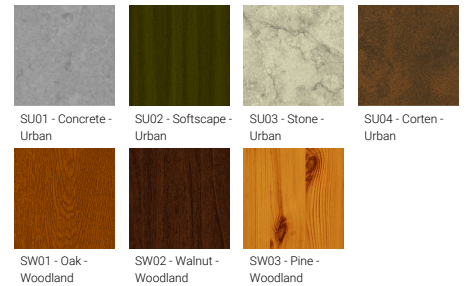

**Optic**

G

**Product colour**

**Special finishes upon request**

**MARVEL 1 (MAV-10003)**

**Technical information**

<b>Material</b>	Aluminium
<b>Light source</b>	18 LED
<b>Power</b>	23 W
<b>Lumen</b>	2650 - 2789 lm
<b>Efficacy</b>	115 - 121 lm/W
<b>Driver option</b>	Integral control gear
<b>Driver</b>	Constant current (CC)
<b>Input voltage</b>	220-240 V 50/60 Hz