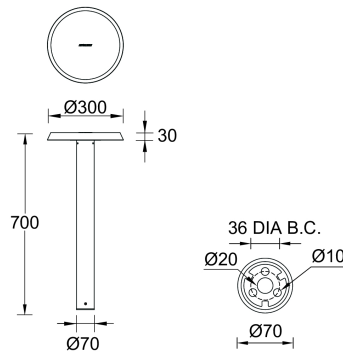

**MARVEL 1 (MAV-10003)**

**Product description**

Ø70 mm - 700 mm - Optic 270°

microPrim™

**Luminaire Structure**

- Die-cast aluminium housing
- Pre-treated before powder coating ensuring high corrosion resistance
- Extruded aluminium column
- Single cable entry
- One IP68 connector supplied with 0.2 m of 3x1.0 sqmm outdoor cable
- Stainless steel fasteners in grade 304 with zinc flake coating (ZFC)
- Durable silicone rubber gasket
- Clear toughened glass
- High-efficiency PMMA lens
- Integral control gear

**Optic**

G

**Product colour**

**Special finishes upon request**

**MARVEL 1 (MAV-10003)**

**Technical information**

<b>Material</b>	Aluminium
<b>Light source</b>	18 LED
<b>Power</b>	23 W
<b>Lumen</b>	2650 - 2789 lm
<b>Efficacy</b>	115 - 121 lm/W
<b>Driver option</b>	Integral control gear
<b>Driver</b>	Constant current (CC)
<b>Input voltage</b>	220-240 V 50/60 Hz

<b>Optic</b>	G
<b>Optic value</b>	97°X 136°
<b>CCT / CRI</b>	3000K CRI80, 4000K CRI80
<b>Bug</b>	B1-U2-G1
<b>ULR</b>	1%
<b>ULOR</b>	1%
<b>CIE flux code n°3</b>	98
<b>Dimming type</b>	On/Off, DALI

<b>Product colours</b>	Black, Dark Grey, White, Matt Silver, Bronze, Concrete - Urban, Softscape - Urban, Stone - Urban, Corten - Urban, Oak - Woodland, Walnut - Woodland, Pine - Woodland
<b>Weight</b>	6.0 kg
<b>Operating temperature</b>	-20 °C to 40 °C
<b>Cable</b>	One IP68 connector supplied with 0.2 m of 3x1.0 sqmm outdoor cable
<b>Through wiring</b>	Single cable entry
<b>Lens / Reflector / Optic</b>	Clear toughened glass, High-efficiency PMMA lens
<b>Variants (On/Off, DALI)</b>	Compatible with EN/ IEC 60598-2-22: Suitable for emergency installations as central supply, non-maintained (Z0)

MAV-10003

**MARVEL 1** (MAV-10003)**Accessory**

---

---

Anchor bolt  
**A14391**

---