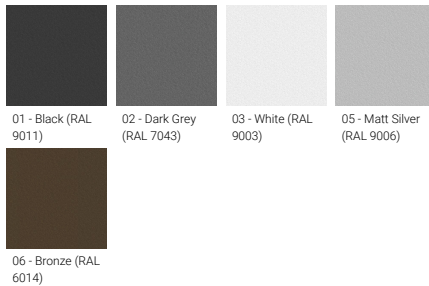

**MARVEL 1 (MAV-10003)**

**Product description**

Ø70 mm - 700 mm - Optic 270°

microPrim™

**Luminaire Structure**

- Die-cast aluminium housing
- Pre-treated before powder coating ensuring high corrosion resistance
- Extruded aluminium column
- Single cable entry
- One IP68 connector supplied with 0.2 m of 3x1.0 sqmm outdoor cable
- Stainless steel fasteners in grade 304 with zinc flake coating (ZFC)
- Durable silicone rubber gasket
- Clear toughened glass
- High-efficiency PMMA lens
- Integral control gear

**Optic**

G

**Product colour**

**Special finishes upon request**

**MARVEL 1 (MAV-10003)**

**Technical information**

<b>Material</b>	Aluminium
<b>Light source</b>	18 LED
<b>Power</b>	23 W
<b>Lumen</b>	2650 - 2789 lm
<b>Efficacy</b>	115 - 121 lm/W
<b>Driver option</b>	Integral control gear
<b>Driver</b>	Constant current (CC)
<b>Input voltage</b>	220-240 V 50/60 Hz