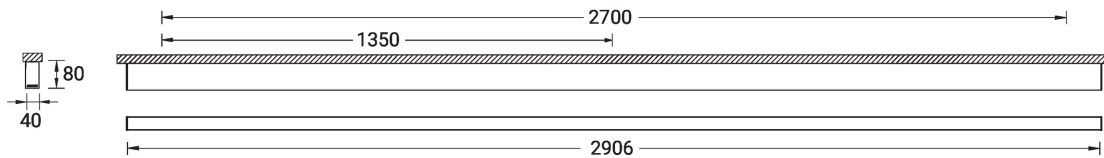

NYBRO 5 (NYB-80464)

Technical information

Material	Aluminium	Input voltage	220-240 V 50/60 Hz	MacAdam Ellipse	3 SDCM
Light source	360 LED	Optic	O, P	Lifetime L90B10 (hours)	> 23,000
Power	62 W	CCT / CRI	TW (2700K - 6500K)	Lifetime L80B10 (hours)	> 45,000
Lumen	5775 lm	Dimming type	DALI	Lifetime L80B50 (hours)	> 50,000
Efficacy	275 lm/W	Product colours	Black, White, Matt Silver, Concrete - Urban, Softscape - Urban, Stone - Urban, Corten - Urban, Oak - Woodland, Walnut - Woodland, Pine - Woodland	Variants (DALI)	Compatible with EN/ IEC 60598-2-22: Suitable for emergency installations as central supply, non-maintained (Z0)
Driver option	Integral control gear				
Driver	Constant current (CC)	Weight	6.4 kg		
		Operating temperature	-20 °C to 40 °C		

NYB-80464