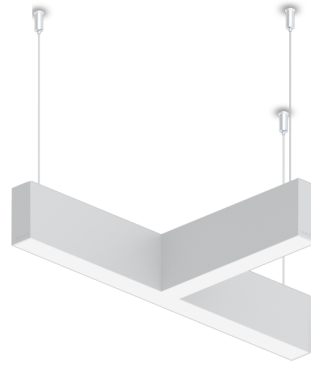

NYBRO 19 (NYB-80892-PE)

Product description

Down - T90° - 40x80 mm - 335 mm

microPrim™

Luminaire Structure

- Die-cast aluminium end-caps and extruded aluminium profile with powder coating
- Passive thermal management
- Stainless steel fasteners in grade 304 with zinc flake coating (ZFC)
- PMMA diffuser with Opal (UGR <19) and micro prismatic (UGR <13) options for better glare control

- Integral control gear
- Cut the connection angle according to the shape complete with electrical wires in white for mounting
- Up and down light distribution options

- Wireless control available through Bluetooth connection
- Daylight and occupancy sensor options