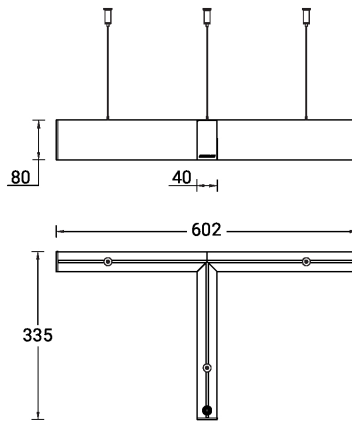

NYBRO 19 (NYB-80892-PE)

Technical information

Material	Aluminium
Light source	108 LED
Power	19 W
Lumen	1482 - 1793 lm
Efficacy	78 - 94 lm/W
Driver option	Integral control gear
Driver	Constant current (CC)

Input voltage	220-240 V 50/60 Hz
Optic	O, P
Optic value	Opal, Micro-prismatic
CCT / CRI	3000K CRI80, 4000K CRI80
Dimming type	On/Off, DALI
Product colours	Black, White, Matt Silver, Concrete - Urban, Softscape - Urban, Stone - Urban, Corten - Urban, Oak - Woodland, Walnut - Woodland, Pine - Woodland
Weight	2.5 kg

Operating temperature	-20 °C to 40 °C
MacAdam Ellipse	3 SDCM
Lifetime L90B10 (hours)	> 23,000
Lifetime L80B10 (hours)	> 45,000
Lifetime L80B50 (hours)	> 50,000
Variants (On/Off, DALI)	Compatible with EN/ IEC 60598-2-22: Suitable for emergency installations as central supply, non-maintained (Z0)

NYB-80892-PE