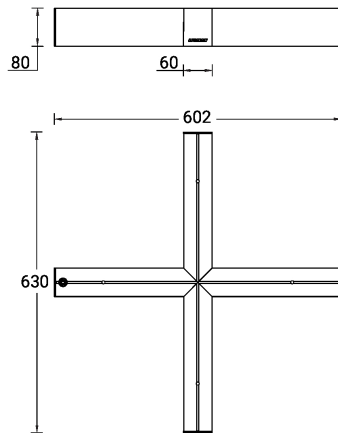

NYBRO 21 (NYB-80971-SU)

Technical information

Material	Aluminium
Light source	144 LED
Power	19 W
Lumen	1830 - 2293 lm
Efficacy	96 - 121 lm/W
Driver option	Integral control gear
Driver	Constant current (CC)

Input voltage	220-240 V 50/60 Hz
Optic	O, P
Optic value	Opal, Micro-prismatic
CCT / CRI	3000K CRI80, 4000K CRI80
Dimming type	On/Off, DALI
Product colours	Black, White, Matt Silver, Concrete - Urban, Softscape - Urban, Stone - Urban, Corten - Urban, Oak - Woodland, Walnut - Woodland, Pine - Woodland
Weight	4.5 kg

Operating temperature	-20 °C to 40 °C
MacAdam Ellipse	3 SDCM
Lifetime L90B10 (hours)	> 23,000
Lifetime L80B10 (hours)	> 45,000
Lifetime L80B50 (hours)	> 50,000
Variants (On/Off, DALI)	Compatible with EN/ IEC 60598-2-22: Suitable for emergency installations as central supply, non-maintained (Z0)

NYB-80971-SU