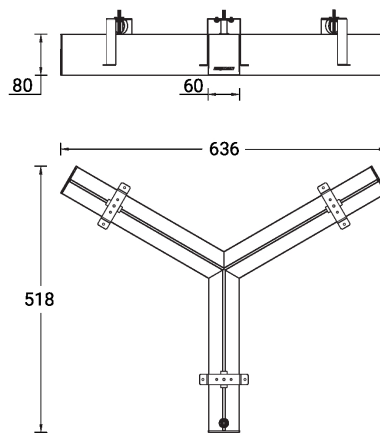

NYBRO 23 (NYB-81033-RE)

Product description

Down - Y120° - 60x80 mm - 518 mm - Trimless

microPrim™

Luminaire Structure

- Die-cast aluminium end-caps and extruded aluminium profile with powder coating
- Passive thermal management
- Stainless steel fasteners in grade 304 with zinc flake coating (ZFC)
- PMMA diffuser with Opal (UGR <19) and micro prismatic (UGR <13) options for better glare control
- Integral control gear
- Cut the connection angle according to the shape
- Stainless steel brackets and screws for mounting
- Down light distribution only
- Wireless control available through Bluetooth connection
- Daylight and occupancy sensor options

SW01 - Oak - Woodland SW02 - Walnut - Woodland SW03 - Pine - Woodland

NYBRO 23 (NYB-81033-RE)

Technical information

Material	Aluminium
Light source	120 LED
Power	36 W
Lumen	2863 - 3597 lm
Efficacy	80 - 100 lm/W
Driver option	Integral control gear
Driver	Constant current (CC)

NYB-81033-RE

NYBRO 23 (NYB-81033-RE)**Accessory**

Trimless-recessed mounting
bracket (60 mm Down profile)
A82581

Continuous-coupler bracket
(60/70 mm Down & 60 mm
Down & Up profile)
A81581

DALI Control System
Control-DALI
