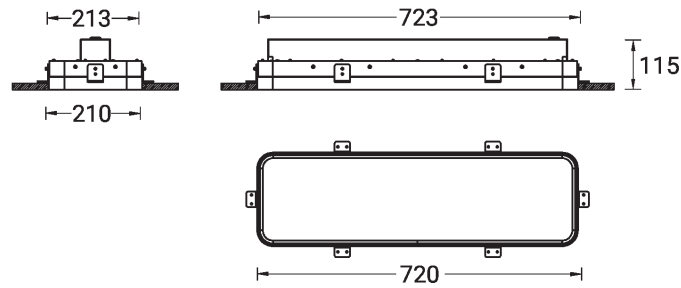

PITTSFIELD 2 (PIT-80104)

Technical information

Material	Aluminium	Input voltage	220-240 V 50/60 Hz	Operating temperature	-20 °C to 40 °C
Light source	1152 LED	Optic	O, P	MacAdam Ellipse	3 SDCM
Power	36 W	Optic value	Opal, Micro-prismatic	Lifetime L90B10 (hours)	> 23,000
Lumen	1360 lm	CCT / CRI	RGBW40	Lifetime L80B10 (hours)	> 45,000
Efficacy	38 lm/W	Dimming type	Bluetooth	Lifetime L80B50 (hours)	> 50,000
Driver option	Integral control gear	Product colours	Black, White, Matt Silver, Concrete - Urban, Softscape - Urban, Stone - Urban, Corten - Urban, Oak - Woodland, Walnut - Woodland, Pine - Woodland	Variants (Bluetooth)	Compatible with EN/ IEC 60598-2-22: Suitable for emergency installations as central supply, non-maintained (Z0)
Driver	Constant current (CC)				
		Weight	3.6 kg		

PIT-80104