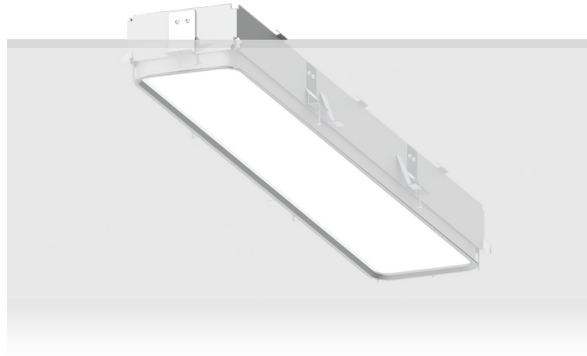

**PITTSFIELD 2 (PIT-80104)**

**Product description**

Down - Trimless - 720 mm - RGBW

microPrim™

**Luminaire Structure**

- Extruded aluminium bended profile with powder coating
- Passive thermal management
- Stainless steel fasteners in grade 304 with zinc flake coating (ZFC)
- PMMA diffuser with Opal (UGR <19) and micro prismatic (UGR <13) options for better glare control

- Integral control gear
- Stainless steel brackets and screws for mounting
- Down light distribution only
- Wireless control available through Bluetooth connection

- Daylight and occupancy sensor options
- Emergency module (1 or 3 hours) is available upon request with 3 options (BASIC, SELF-TEST, PRO-DALI)