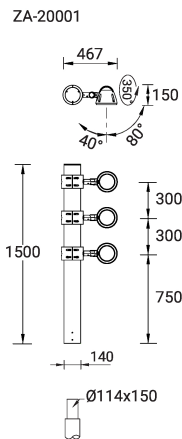

ZAAB 3 (ZA-20001) (Version 2)

Technical information

Material	Aluminium
Light source	3 x 1 COB
Power	120 W
Lumen	12582 - 15042 lm
Efficacy	105 - 125 lm/W
Driver option	Integral control gear
Driver	Constant current (CC)
Input voltage	220-240 V 50/60 Hz
Optic	N, M, W, VW
Optic value	16°, 26°, 42°, 65°

CCT / CRI	3000K CRI80, 4000K CRI80
Bug	B3-U0-G0, B3-U0-G1
ULR	<1%
ULOR	<1%
CIE flux code n°3	100
Dimming type	On/Off, 1-10V, DALI
Product colours	Black, Dark Grey, White, Matt Silver, Bronze, Concrete - Urban, Softscape - Urban, Stone - Urban, Corten - Urban, Oak - Woodland, Walnut - Woodland, Pine - Woodland
Weight	36.8 kg
Operating temperature	-20 °C to 40 °C
EPA (m2)	0.379

Cable	One cable gland supplied with 2 m of 3x1.0 sqmm outdoor cable
Through wiring	Single cable entry
Lens / Reflector / Optic	High-efficiency optical reflector, Clear toughened glass
MacAdam Ellipse	3 SDCM
Lifetime L90B10 (hours)	> 50,700
Lifetime L80B10 (hours)	> 63,500
Lifetime L80B50 (hours)	> 63,500
Variants (1-10V, DALI)	Compatible with EN/ IEC 60598-2-22: Suitable for emergency installations as central supply, non-maintained (Z0)