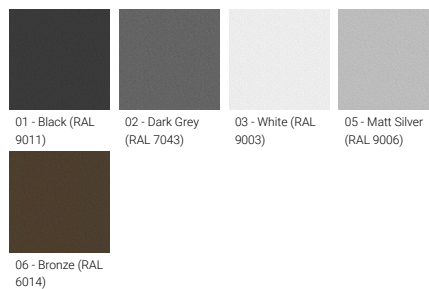

**KWH 10** (KWH-50033)

**Product description**

Medium - 2 heads - RGB Tunable White

microVos microPrim™

**Luminaire Structure**

- Die-cast aluminium end-caps
- Extruded aluminium housing
- Pre-treated before powder coating ensuring high corrosion resistance
- Thermal heat dissipation body
- Single or double head configuration for all three sizes
- Each of the heads can be aimed, adjusted and locked for precise aiming
- Single cable entry, through wiring upon request
- Three IP68 connectors supplied with 0.2 m of 3x1.0 sqmm outdoor cable and 2x0.2 m of 2x0.5 sqmm outdoor shielded cable
- Stainless steel fasteners in grade 304 with zinc flake coating (ZFC)
- Durable silicone rubber gasket
- Clear toughened glass
- High-efficiency PMMA lens
- Integral control gear
- Hot-dipped galvanised steel mounting bracket allows for ceiling, wall or surface mounting

**Optic**

**Product colour**

**Special finishes upon request**

**KWH 10** (KWH-50033)

**Technical information**

<b>Material</b>	Aluminium
<b>Light source</b>	2 x 60 LED
<b>Power</b>	138 W
<b>Lumen</b>	8760 - 10658 lm
<b>Efficacy</b>	63 - 77 lm/W
<b>Driver option</b>	Integral control gear
<b>Driver</b>	Constant current (CC)
<b>Input voltage</b>	220-240 V 50/60 Hz

<b>Product colours</b>	Black, Dark Grey, White, Matt Silver, Bronze, Concrete - Urban, Softscape - Urban, Stone - Urban, Corten - Urban, Oak - Woodland, Walnut - Woodland, Pine - Woodland
<b>Weight</b>	14.1 kg
<b>Operating temperature</b>	-20 °C to 40 °C
<b>EPA (m2)</b>	0.110
<b>Cable</b>	Three IP68 connectors supplied with 0.2 m of 3x1.0 sqmm outdoor cable and 2x0.2 m of 2x0.5 sqmm outdoor shielded cable
<b>Through wiring</b>	Single cable entry, through wiring upon request
<b>Lens / Reflector / Optic</b>	Clear toughened glass, High-efficiency PMMA lens