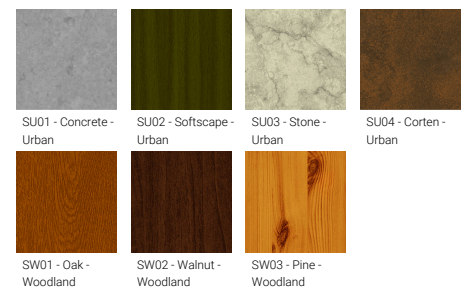

**KWH 10** (KWH-50033)

**Product description**

Medium - 2 heads - RGB Tunable White

microVos microPrim™

**Luminaire Structure**

- Die-cast aluminium end-caps
- Extruded aluminium housing
- Pre-treated before powder coating ensuring high corrosion resistance
- Thermal heat dissipation body
- Single or double head configuration for all three sizes
- Each of the heads can be aimed, adjusted and locked for precise aiming
- Single cable entry, through wiring upon request
- Three IP68 connectors supplied with 0.2 m of 3x1.0 sqmm outdoor cable and 2x0.2 m of 2x0.5 sqmm outdoor shielded cable
- Stainless steel fasteners in grade 304 with zinc flake coating (ZFC)
- Durable silicone rubber gasket
- Clear toughened glass
- High-efficiency PMMA lens
- Integral control gear
- Hot-dipped galvanised steel mounting bracket allows for ceiling, wall or surface mounting

**Optic**

**Product colour**

**Special finishes upon request**

**KWH 10** (KWH-50033)

**Technical information**

<b>Material</b>	Aluminium
<b>Light source</b>	2 x 60 LED
<b>Power</b>	138 W
<b>Lumen</b>	8760 - 10658 lm
<b>Efficacy</b>	63 - 77 lm/W
<b>Driver option</b>	Integral control gear
<b>Driver</b>	Constant current (CC)
<b>Input voltage</b>	220-240 V 50/60 Hz

<b>Product colours</b>	Black, Dark Grey, White, Matt Silver, Bronze, Concrete - Urban, Softscape - Urban, Stone - Urban, Corten - Urban, Oak - Woodland, Walnut - Woodland, Pine - Woodland
<b>Weight</b>	14.1 kg
<b>Operating temperature</b>	-20 °C to 40 °C
<b>EPA (m2)</b>	0.110
<b>Cable</b>	Three IP68 connectors supplied with 0.2 m of 3x1.0 sqmm outdoor cable and 2x0.2 m of 2x0.5 sqmm outdoor shielded cable
<b>Through wiring</b>	Single cable entry, through wiring upon request
<b>Lens / Reflector / Optic</b>	Clear toughened glass, High-efficiency PMMA lens