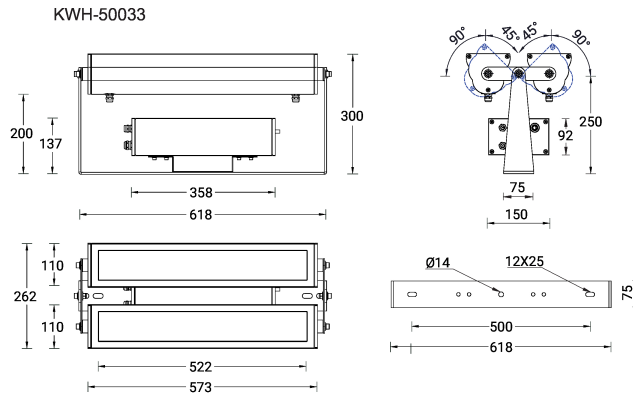

**KWH 10** (KWH-50033)

**Product description**

Medium - 2 heads - RGB Tunable White

microVos microPrim™

**Luminaire Structure**

- Die-cast aluminium end-caps
- Extruded aluminium housing
- Pre-treated before powder coating ensuring high corrosion resistance
- Thermal heat dissipation body
- Single or double head configuration for all three sizes
- Each of the heads can be aimed, adjusted and locked for precise aiming
- Single cable entry, through wiring upon request
- Three IP68 connectors supplied with 0.2 m of 3x1.0 sqmm outdoor cable and 2x0.2 m of 2x0.5 sqmm outdoor shielded cable
- Stainless steel fasteners in grade 304 with zinc flake coating (ZFC)
- Durable silicone rubber gasket
- Clear toughened glass
- High-efficiency PMMA lens
- Integral control gear
- Hot-dipped galvanised steel mounting bracket allows for ceiling, wall or surface mounting

**Optic**

**Product colour**

**Special finishes upon request**

**KWH 10** (KWH-50033)

**Technical information**

<b>Material</b>	Aluminium
<b>Light source</b>	2 x 60 LED
<b>Power</b>	138 W
<b>Lumen</b>	8760 - 10658 lm
<b>Efficacy</b>	63 - 77 lm/W
<b>Driver option</b>	Integral control gear
<b>Driver</b>	Constant current (CC)
<b>Input voltage</b>	220-240 V 50/60 Hz

<b>Product colours</b>	Black, Dark Grey, White, Matt Silver, Bronze, Concrete - Urban, Softscape - Urban, Stone - Urban, Corten - Urban, Oak - Woodland, Walnut - Woodland, Pine - Woodland
<b>Weight</b>	14.1 kg
<b>Operating temperature</b>	-20 °C to 40 °C
<b>EPA (m2)</b>	0.110
<b>Cable</b>	Three IP68 connectors supplied with 0.2 m of 3x1.0 sqmm outdoor cable and 2x0.2 m of 2x0.5 sqmm outdoor shielded cable
<b>Through wiring</b>	Single cable entry, through wiring upon request
<b>Lens / Reflector / Optic</b>	Clear toughened glass, High-efficiency PMMA lens