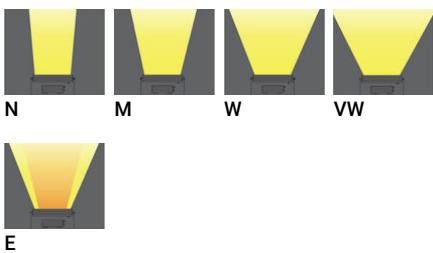

**KWH 10** (KWH-50033)

**Product description**

Medium - 2 heads - RGB Tunable White

microVos microPrim™

**Luminaire Structure**

- Die-cast aluminium end-caps
- Extruded aluminium housing
- Pre-treated before powder coating ensuring high corrosion resistance
- Thermal heat dissipation body
- Single or double head configuration for all three sizes
- Each of the heads can be aimed, adjusted and locked for precise aiming
- Single cable entry, through wiring upon request
- Three IP68 connectors supplied with 0.2 m of 3x1.0 sqmm outdoor cable and 2x0.2 m of 2x0.5 sqmm outdoor shielded cable
- Stainless steel fasteners in grade 304 with zinc flake coating (ZFC)
- Durable silicone rubber gasket
- Clear toughened glass
- High-efficiency PMMA lens
- Integral control gear
- Hot-dipped galvanised steel mounting bracket allows for ceiling, wall or surface mounting

**Optic**

**Product colour**

**Special finishes upon request**

**KWH 10** (KWH-50033)

**Technical information**

<b>Material</b>	Aluminium
<b>Light source</b>	2 x 60 LED
<b>Power</b>	138 W
<b>Lumen</b>	8760 - 10658 lm
<b>Efficacy</b>	63 - 77 lm/W
<b>Driver option</b>	Integral control gear
<b>Driver</b>	Constant current (CC)
<b>Input voltage</b>	220-240 V 50/60 Hz

<b>Product colours</b>	Black, Dark Grey, White, Matt Silver, Bronze, Concrete - Urban, Softscape - Urban, Stone - Urban, Corten - Urban, Oak - Woodland, Walnut - Woodland, Pine - Woodland
<b>Weight</b>	14.1 kg
<b>Operating temperature</b>	-20 °C to 40 °C
<b>EPA (m2)</b>	0.110
<b>Cable</b>	Three IP68 connectors supplied with 0.2 m of 3x1.0 sqmm outdoor cable and 2x0.2 m of 2x0.5 sqmm outdoor shielded cable
<b>Through wiring</b>	Single cable entry, through wiring upon request
<b>Lens / Reflector / Optic</b>	Clear toughened glass, High-efficiency PMMA lens