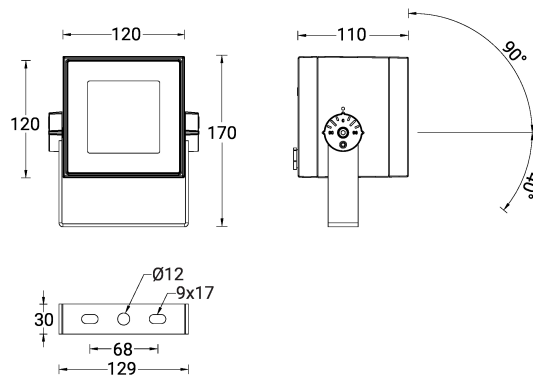

LADOR 3 (LD-50022)

Technical information

Material	Aluminium
Light source	8 LED
Power	22 W
Lumen	853 - 1133 lm
Efficacy	39 - 52 lm/W
Driver option	Integral control gear
Driver	Constant voltage (CV)
Input voltage	220-240 V 50/60 Hz

Optic	N, M, W, VW, E
Optic value	8°, 17°, 26°, 65°, 43°x11°
CCT / CRI	RGBW30, RGBW40
Bug	B1-U0-G0
ULR	<1%
ULOR	<1%
CIE flux code n°3	100
Dimming type	DMX, DMX/RDM

Product colours	Black, Dark Grey, White, Matt Silver, Bronze, Concrete - Urban, Softscape - Urban, Stone - Urban, Corten - Urban, Oak - Woodland, Walnut - Woodland, Pine - Woodland
Weight	2.0 kg
Operating temperature	-20 °C to 40 °C
EPA (m2)	0.019
Cable	Three IP68 connectors supplied with 0.2 m of 3x1.0 sqmm outdoor cable and 2x0.2 m of 2x0.5 sqmm outdoor shielded cable
Through wiring	Single cable entry
Lens / Reflector / Optic	High-efficiency PMMA lens, Clear toughened glass
Variants (DMX/RDM)	Compatible with EN/ IEC 60598-2-22: Suitable for emergency installations as central supply, non-maintained (Z0)

LD-50022