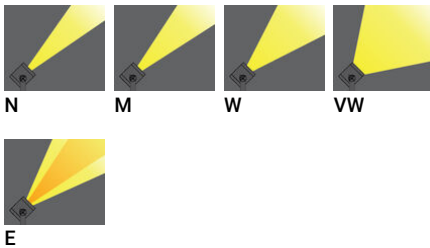

LADOR 3 (LD-50022)

Product description

Integral control gear - 120x120 mm - Class I - RGBW

microPrim™

Luminaire Structure

- Die-cast aluminium housing
- Thermal heat dissipation body
- Pre-treated before powder coating ensuring high corrosion resistance
- Single cable entry
- Three IP68 connectors supplied with 0.2 m of 3x1.0 sqmm outdoor cable and 2x0.2 m of 2x0.5 sqmm outdoor shielded cable
- Stainless steel fasteners in grade 304 with zinc flake coating (ZFC)
- Durable silicone rubber gasket
- High-efficiency PMMA lens
- Clear toughened glass
- Integral control gear
- LADOR 1, 2, 3 and 4 are not available in European Union

Optic

Product colour

Special finishes upon request

LADOR 3 (LD-50022)

Technical information

Material	Aluminium
Light source	8 LED
Power	22 W
Lumen	853 - 1133 lm
Efficacy	39 - 52 lm/W
Driver option	Integral control gear
Driver	Constant voltage (CV)
Input voltage	220-240 V 50/60 Hz

Optic	N, M, W, VW, E
Optic value	8°, 17°, 26°, 65°, 43°x11°
CCT / CRI	RGBW30, RGBW40
Bug	B1-U0-G0
ULR	<1%
ULOR	<1%
CIE flux code n°3	100
Dimming type	DMX, DMX/RDM

Product colours	Black, Dark Grey, White, Matt Silver, Bronze, Concrete - Urban, Softscape - Urban, Stone - Urban, Corten - Urban, Oak - Woodland, Walnut - Woodland, Pine - Woodland
Weight	2.0 kg
Operating temperature	-20 °C to 40 °C
EPA (m2)	0.019
Cable	Three IP68 connectors supplied with 0.2 m of 3x1.0 sqmm outdoor cable and 2x0.2 m of 2x0.5 sqmm outdoor shielded cable
Through wiring	Single cable entry
Lens / Reflector / Optic	High-efficiency PMMA lens, Clear toughened glass
Variants (DMX/RDM)	Compatible with EN/ IEC 60598-2-22: Suitable for emergency installations as central supply, non-maintained (Z0)