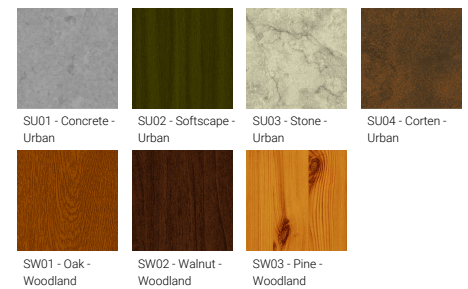

Optic

Product colour

Special finishes upon request

LADOR 3 (LD-50022)

Technical information

Material	Aluminium
Light source	8 LED
Power	22 W
Lumen	853 - 1133 lm
Efficacy	39 - 52 lm/W
Driver option	Integral control gear
Driver	Constant voltage (CV)
Input voltage	220-240 V 50/60 Hz