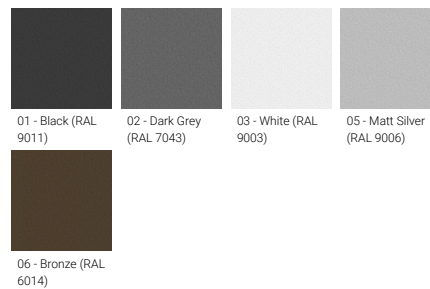

Optic

Product colour

Special finishes upon request

LADOR 3 (LD-50022)

Technical information

Material	Aluminium
Light source	8 LED
Power	22 W
Lumen	853 - 1133 lm
Efficacy	39 - 52 lm/W
Driver option	Integral control gear
Driver	Constant voltage (CV)
Input voltage	220-240 V 50/60 Hz