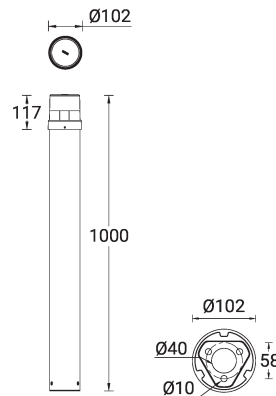

LIGHTSOFT 3 (LH-10583)

Technical information

Material	Aluminium
Light source	1 COB
Power	14 W
Lumen	315 - 346 lm
Efficacy	23 - 25 lm/W
Driver option	Integral control gear
Driver	Constant current (CC)
Input voltage	220-240 V 50/60 Hz
Optic	G

Optic value	128°
CCT / CRI	2700K CRI80, 3000K CRI80, 4000K CRI80
Bug	B0-U2-G0
ULR	<1%
ULOR	<1%
CIE flux code n°3	88
Dimming type	On/Off, 1-10V, DALI
Product colours	Black, Dark Grey, White, Matt Silver, Bronze, Concrete - Urban, Softscape - Urban, Stone - Urban, Corten - Urban, Oak - Woodland, Walnut - Woodland, Pine - Woodland
Weight	4.1 kg

Operating temperature	-20 °C to 40 °C
Cable	One IP68 connector supplied with 0.2 m of 3x1.0 sqmm outdoor cable
Through wiring	Single cable entry
Lens / Reflector / Optic	Clear UV-stabilised polycarbonate diffuser, Anodised, high-purity aluminium reflector
MacAdam Ellipse	3 SDCM
Lifetime L90B10 (hours)	> 55,000
Variants (On/Off, 1-10V, DALI)	Compatible with EN/ IEC 60598-2-22: Suitable for emergency installations as central supply, non-maintained (Z0)

LH-10583