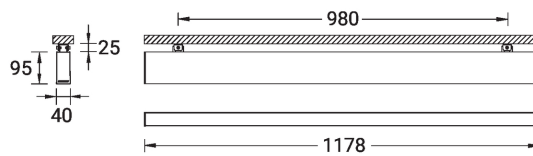

NYBRO 5 (NYB-80523)

Technical information

Material	Aluminium
Light source	132 & 132 LED
Power	48 W
Lumen	5270 lm
Efficacy	110 lm/W
Driver option	Integral control gear
Driver	Constant current (CC)
Input voltage	220-240 V 50/60 Hz

Optic	O, P
Optic value	Opal, Micro-prismatic
Optic (2nd)	O
Optic (2nd) value	Opal
CCT / CRI	3000K CRI80, 4000K CRI80
Dimming type	DALI
Product colours	Black, White, Matt Silver, Concrete - Urban, Softscape - Urban, Stone - Urban, Corten - Urban, Oak - Woodland, Walnut - Woodland, Pine - Woodland
Weight	4.0 kg

Operating temperature	-20 °C to 40 °C
MacAdam Ellipse	3 SDCM
Lifetime L90B10 (hours)	> 23,000
Lifetime L80B10 (hours)	> 45,000
Lifetime L80B50 (hours)	> 50,000
Variants (DALI)	Compatible with EN/ IEC 60598-2-22: Suitable for emergency installations as central supply, non- maintained (Z0)

NYB-80523