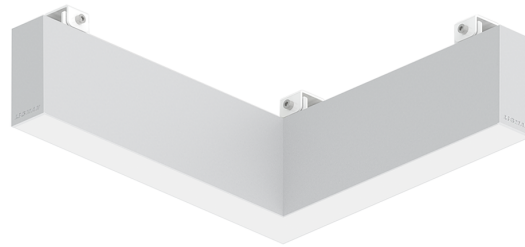

**NYBRO 12 (NYB-80771-SU)**

**Product description**

Down - L90° - 40x80 mm - 336 mm

microPrim™

**Luminaire Structure**

- Die-cast aluminium end-caps and extruded aluminium profile with powder coating
- Passive thermal management
- Stainless steel fasteners in grade 304 with zinc flake coating (ZFC)
- PMMA diffuser with Opal (UGR <19) and micro prismatic (UGR <13) options for better glare control

- Integral control gear
- Stainless steel brackets and screws for mounting
- Up and down light distribution options
- Wireless control available through Bluetooth connection

- Daylight and occupancy sensor options

**Optic**

**Product colour**

01 - Black (RAL 9011)    03 - White (RAL 9003)    05 - Matt Silver (RAL 9006)

**Special finishes upon request**

SU01 - Concrete - Urban    SU02 - Softscape - Urban    SU03 - Stone - Urban    SU04 - Corten - Urban

SW01 - Oak - Woodland    SW02 - Walnut - Woodland    SW03 - Pine - Woodland

**NYBRO 12 (NYB-80771-SU)**

**Technical information**

<b>Material</b>	Aluminium
<b>Light source</b>	72 LED
<b>Power</b>	11 W
<b>Lumen</b>	742 - 900 lm
<b>Efficacy</b>	67 - 82 lm/W
<b>Driver option</b>	Integral control gear
<b>Driver</b>	Constant current (CC)