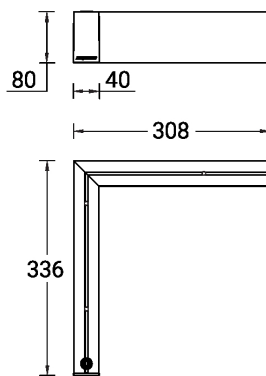

NYBRO 12 (NYB-80771-SU)

Technical information

Material	Aluminium
Light source	72 LED
Power	11 W
Lumen	742 - 900 lm
Efficacy	67 - 82 lm/W
Driver option	Integral control gear
Driver	Constant current (CC)

Input voltage	220-240 V 50/60 Hz
Optic	O, P
Optic value	Opal, Micro-prismatic
CCT / CRI	3000K CRI80, 4000K CRI80
Dimming type	On/Off, DALI
Product colours	Black, White, Matt Silver, Concrete - Urban, Softscape - Urban, Stone - Urban, Corten - Urban, Oak - Woodland, Walnut - Woodland, Pine - Woodland
Weight	1.8 kg

Operating temperature	-20 °C to 40 °C
MacAdam Ellipse	3 SDCM
Lifetime L90B10 (hours)	> 23,000
Lifetime L80B10 (hours)	> 45,000
Lifetime L80B50 (hours)	> 50,000
Variants (On/Off, DALI)	Compatible with EN/ IEC 60598-2-22: Suitable for emergency installations as central supply, non-maintained (Z0)

NYB-80771-SU