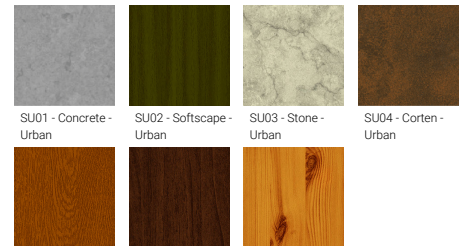

Special finishes upon request