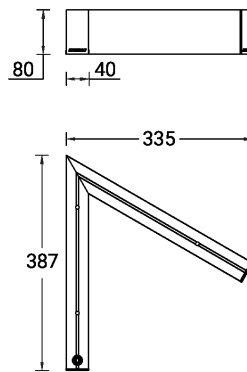

NYBRO 27 (NYB-81111-SU)

Technical information

Material	Aluminium
Light source	84 LED
Power	11 W
Lumen	1050 lm
Efficacy	95 lm/W
Driver option	Integral control gear
Driver	Constant current (CC)

Input voltage	220-240 V 50/60 Hz
Optic	O, P
Optic value	Opal, Micro-prismatic
CCT / CRI	3000K CRI80, 4000K CRI80
Dimming type	On/Off, DALI
Product colours	Black, White, Matt Silver, Concrete - Urban, Softscape - Urban, Stone - Urban, Corten - Urban, Oak - Woodland, Walnut - Woodland, Pine - Woodland
Weight	2.1 kg

Operating temperature	-20 °C to 40 °C
MacAdam Ellipse	3 SDCM
Lifetime L90B10 (hours)	> 23,000
Lifetime L80B10 (hours)	> 45,000
Lifetime L80B50 (hours)	> 50,000
Variants (On/Off, DALI)	Compatible with EN/ IEC 60598-2-22: Suitable for emergency installations as central supply, non-maintained (Z0)

NYB-81111-SU