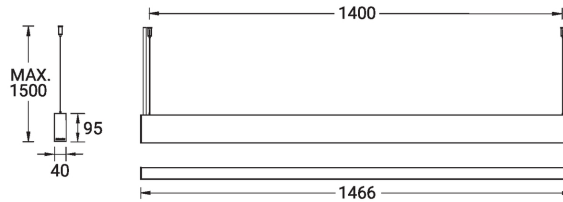

NYBRO 9 (NYB-90132)

Technical information

Material	Aluminium
Light source	180 & 168 LED
Power	63 W
Lumen	6196 - 6837 lm
Efficacy	98 - 109 lm/W
Driver option	Integral control gear
Driver	Constant current (CC)
Input voltage	220-240 V 50/60 Hz

Optic	O, P
Optic value	Opal, Micro-prismatic
Optic (2nd)	O
Optic (2nd) value	Opal
CCT / CRI	3000K CRI80, 4000K CRI80
Dimming type	On/Off, 1-10V, DALI
Product colours	Black, White, Matt Silver, Concrete - Urban, Softscape - Urban, Stone - Urban, Corten - Urban, Oak - Woodland, Walnut - Woodland, Pine - Woodland
Weight	4.3 kg

Operating temperature	-20 °C to 40 °C
MacAdam Ellipse	3 SDCM
Lifetime L90B10 (hours)	> 23,000
Lifetime L80B10 (hours)	> 45,000
Lifetime L80B50 (hours)	> 50,000
Variants (1-10V, DALI)	Compatible with EN/ IEC 60598-2-22: Suitable for emergency installations as central supply, non-maintained (Z0)

NYB-90132