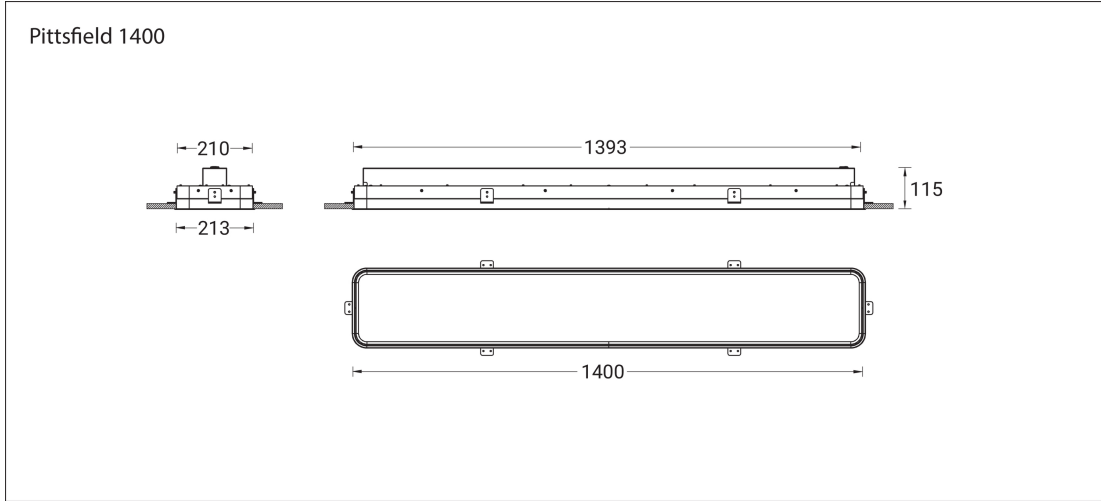

PITTSFIELD 1 (PIT-80022)

Technical information

Material	Aluminium
Light source	576 LED
Power	49 W
Lumen	5020 - 6044 lm
Efficacy	102 - 123 lm/W
Driver option	Integral control gear
Driver	Constant current (CC)

Input voltage	220-240 V 50/60 Hz
Optic	O, P
Optic value	Opal, Micro-prismatic
CCT / CRI	3000K CRI80, 4000K CRI80
Dimming type	On/Off, 1-10V, DALI
Product colours	Black, White, Matt Silver, Concrete - Urban, Softscape - Urban, Stone - Urban, Corten - Urban, Oak - Woodland, Walnut - Woodland, Pine - Woodland
Weight	6.5 kg

Operating temperature	-20 °C to 40 °C
MacAdam Ellipse	3 SDCM
Lifetime L90B10 (hours)	> 23,000
Lifetime L80B10 (hours)	> 45,000
Lifetime L80B50 (hours)	> 50,000
Variants (On/Off, 1-10V, DALI)	Compatible with EN/ IEC 60598-2-22: Suitable for emergency installations as central supply, non-maintained (Z0)