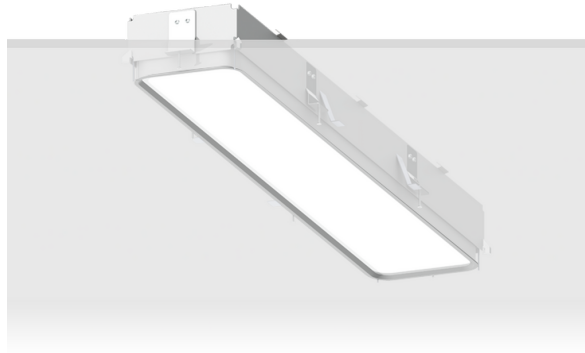

PITTSFIELD 1 (PIT-80022)

Product description

Down - 1400 mm

microPrim™

Luminaire Structure

- Extruded aluminium bended profile with powder coating
- Passive thermal management
- Stainless steel fasteners in grade 304 with zinc flake coating (ZFC)
- PMMA diffuser with Opal (UGR <19) and micro prismatic (UGR <13) options for better glare control

- Integral control gear
- Stainless steel brackets and screws for mounting
- Down light distribution only
- Wireless control available through Bluetooth connection

- Daylight and occupancy sensor options
- Emergency module (1 or 3 hours) is available upon request with 3 options (BASIC, SELF-TEST, PRO-DALI)

SW01 - Oak - Woodland SW02 - Walnut - Woodland SW03 - Pine - Woodland

PITTSFIELD 1 (PIT-80022)

Technical information

Material	Aluminium
Light source	576 LED
Power	49 W
Lumen	5020 - 6044 lm
Efficacy	102 - 123 lm/W
Driver option	Integral control gear
Driver	Constant current (CC)