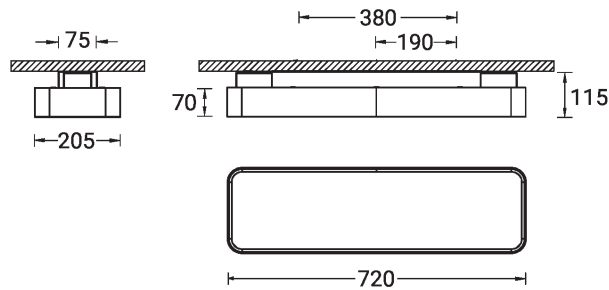

PITTSFIELD 3 (PIT-80205)

Technical information

Material	Aluminium
Light source	1152 LED
Power	36 W
Lumen	1360 lm
Efficacy	50 lm/W
Driver option	Integral control gear
Driver	Constant current (CC)

Input voltage	220-240 V 50/60 Hz
Optic	O, P
CCT / CRI	RGBW40
Dimming type	DMX, DMX/RDM
Product colours	Black, White, Matt Silver, Concrete - Urban, Softscape - Urban, Stone - Urban, Corten - Urban, Oak - Woodland, Walnut - Woodland, Pine - Woodland
Weight	4.2 kg
Operating temperature	-20 °C to 40 °C

MacAdam Ellipse	3 SDCM
Lifetime L90B10 (hours)	> 23,000
Lifetime L80B10 (hours)	> 45,000
Lifetime L80B50 (hours)	> 50,000
Variants (DMX)	Compatible with EN/ IEC 60598-2-22: Suitable for emergency installations as central supply, non-maintained (Z0)

PIT-80205