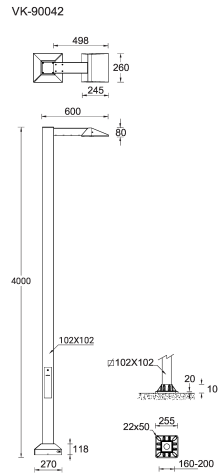

**VEKTER 25 (VK-90042)**

**Product description**

1 side - Supplied with specific 4 m square, straight aluminium pole: APC140102-VK

**Luminaire Structure**

- Die-cast aluminium housing
- Pre-treated before powder coating ensuring high corrosion resistance
- Single cable entry
- One cable gland supplied with 0.5 m of 3x1.0 sqmm outdoor cable
- Stainless steel fasteners in grade 304 with zinc flake coating (ZFC)
- Durable silicone rubber gasket
- Clear toughened glass
- High-efficiency PMMA lens
- Integral control gear
- Maximum wind load resistance is 140 km/h
- Surge protection 10kV

**Optic**

**Product colour**

**Special finishes upon request**

**VEKTER 25 (VK-90042)**

**Technical information**

<b>Material</b>	Aluminium
<b>Light source</b>	12 LED
<b>Power</b>	28 W
<b>Lumen</b>	3172 - 3744 lm
<b>Efficacy</b>	117 - 139 lm/W
<b>Driver option</b>	Integral control gear
<b>Driver</b>	Constant current (CC)
<b>Input voltage</b>	220-240 V 50/60 Hz

**VEKTER 25 (VK-90042)****Accessory**

---

Root mount kit  
**A20491**

Circuit breaker box IP44  
**A21291**

DALI Control System  
**Control-DALI**

**Pole (required)**

---

4 m - Square, straight aluminium  
pole for VEKTER  
**APC140102-VK**