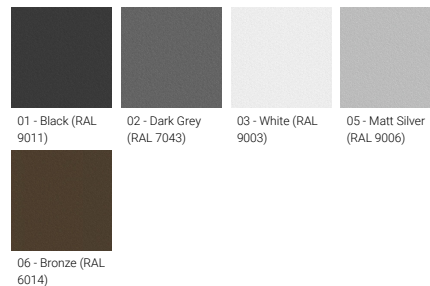

Product colour