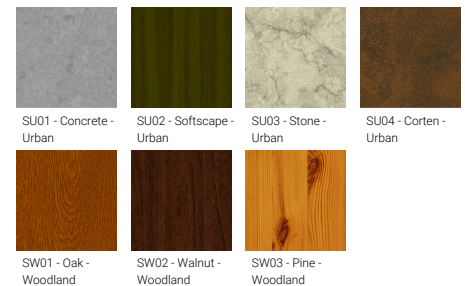

Special finishes upon request