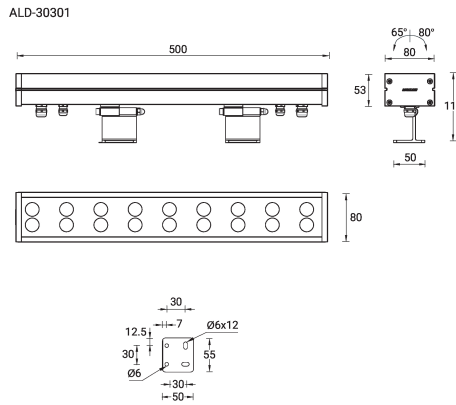

- Four IP67 connectors supplied with 2x0.2 m of 2x1.0 sqmm outdoor cable and 2x0.2 m of 2x0.5 sqmm outdoor shielded cable
- Clear toughened glass
- Remote driver (not included)
- Uniform light distribution with uninterrupted end-to-end mounting.

- For ALD-30001 not included 24 VDC input, DMXRDM address with stable signal

**Optic**

**Product colour**

**Special finishes upon request**

**ALDO 8** (ALD-30301) (Version 1)

**Technical information**

<b>Material</b>	Aluminium
<b>Light source</b>	18 LED
<b>Power</b>	38 W
<b>Lumen</b>	1411 - 2087 lm
<b>Efficacy</b>	37 - 55 lm/W
<b>Driver option</b>	Remote driver (not included)
<b>Driver</b>	Constant voltage (CV)

<b>Weight</b>	1.6 kg
<b>Operating temperature</b>	-20 °C to 40 °C
<b>Cable</b>	Four IP67 connectors supplied with 2x0.2 m of 2x1.0 sqmm outdoor cable and 2x0.2 m of 2x0.5 sqmm outdoor shielded cable
<b>Through wiring</b>	Two cable entries for through wiring
<b>Lens / Reflector / Optic</b>	Clear toughened glass
<b>MacAdam Ellipse</b>	7 SDCM
<b>Lifetime L80B10 (hours)</b>	> 50,000