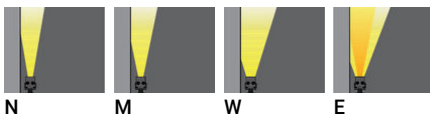

ALDO 8 (ALD-30301) (Version 1)

Product description

Without remote driver - Constant voltage (CV) 24 V - 80x110 mm - 500 mm - Class III - IK07 - RGBW

microPrim™

Luminaire Structure

- Powder coated aluminium alloy housing
- Adjustable aluminium extrusion bracket for ALD-30261, ALD-30262, ALD-30263, ALD-30264, ALD-30265, ALD-30266, ALD-30271, ALD-30272, ALD-30281, ALD-30282, ALD-30291, ALD-30292, ALD-30301, ALD-30302, ALD-30801
- Adjustable galvanised steel bracket for ALD-30241, ALD-30242, ALD-30243, ALD-30244, ALD-30251, ALD-30252, ALD-30253, ALD-30254, ALD-30255, ALD-30256
- Two cable entries for through wiring

- Four IP67 connectors supplied with 2x0.2 m of 2x1.0 sqmm outdoor cable and 2x0.2 m of 2x0.5 sqmm outdoor shielded cable
- Clear toughened glass
- Remote driver (not included)
- Uniform light distribution with uninterrupted end-to-end mounting.

- For ALD-30001 not included 24 VDC input, DMXRDM address with stable signal

Optic

Product colour

Special finishes upon request