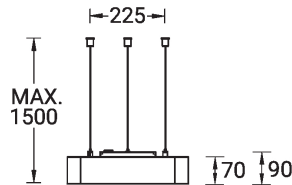

ARDEN 4 (ARD-90002)

Technical information

Material	Aluminium
Light source	168 LED
Power	21 W
Lumen	2133 - 2445 lm
Efficacy	102 - 116 lm/W
Driver option	Integral control gear
Driver	Constant current (CC)
Input voltage	220-240 V 50/60 Hz
Optic	O, P

Optic value	108°, 93°
CCT / CRI	3000K CRI80, 4000K CRI80
Bug	B1-U0-G1
ULR	<1%
ULOR	<1%
CIE flux code n°3	96, 97
Dimming type	On/Off, 1-10V, DALI
Product colours	Black, White, Matt Silver, Concrete - Urban, Softscape - Urban, Stone - Urban, Corten - Urban, Oak - Woodland, Walnut - Woodland, Pine - Woodland
Weight	2.2 kg

Operating temperature	-20 °C to 40 °C
Lens / Reflector / Optic	PMMA diffuser with Opal (UGR <19) and micro prismatic (UGR <13) options for better glare control
MacAdam Ellipse	3 SDCM
Lifetime L90B10 (hours)	> 23,000
Lifetime L80B10 (hours)	> 45,000
Lifetime L80B50 (hours)	> 50,000
Variants (On/Off, 1-10V, DALI)	Compatible with EN/ IEC 60598-2-22: Suitable for emergency installations as central supply, non-maintained (Z0)

ARD-90002