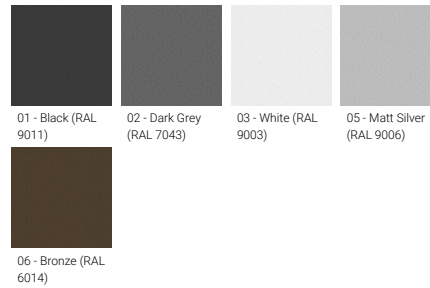

**Optic**

**Product colour**

**Special finishes upon request**

**BILLUND 1 (BIU-90004)**

**Technical information**

<b>Material</b>	Aluminium
<b>Light source</b>	36 LED
<b>Power</b>	74 W
<b>Lumen</b>	8885 - 10863 lm
<b>Efficacy</b>	120 - 147 lm/W
<b>Driver option</b>	Integral control gear
<b>Driver</b>	Constant current (CC)
<b>Input voltage</b>	220-240 V 50/60 Hz

<b>Product colours</b>	Black, Dark Grey, White, Matt Silver, Bronze, Concrete - Urban, Softscape - Urban, Stone - Urban, Corten - Urban, Oak - Woodland, Walnut - Woodland, Pine - Woodland
<b>Weight</b>	4.5 kg
<b>Operating temperature</b>	-20 °C to 50 °C
<b>Cable</b>	One IP68 connector supplied with 0.3 m of 3x1.0 sqmm outdoor cable
<b>Through wiring</b>	Single cable entry
<b>Lens / Reflector / Optic</b>	Clear toughened glass, High-efficiency polycarbonate lens