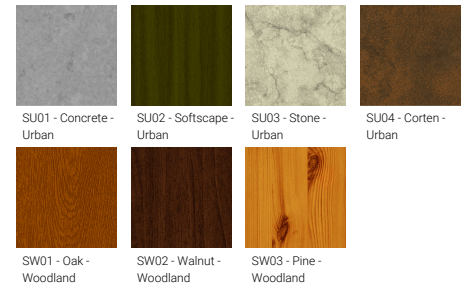

**Optic**

**Product colour**

**Special finishes upon request**

**BILLUND 1 (BIU-90004)**

**Technical information**

<b>Material</b>	Aluminium
<b>Light source</b>	36 LED
<b>Power</b>	74 W
<b>Lumen</b>	8885 - 10863 lm
<b>Efficacy</b>	120 - 147 lm/W
<b>Driver option</b>	Integral control gear
<b>Driver</b>	Constant current (CC)
<b>Input voltage</b>	220-240 V 50/60 Hz

<b>Product colours</b>	Black, Dark Grey, White, Matt Silver, Bronze, Concrete - Urban, Softscape - Urban, Stone - Urban, Corten - Urban, Oak - Woodland, Walnut - Woodland, Pine - Woodland
<b>Weight</b>	4.5 kg
<b>Operating temperature</b>	-20 °C to 50 °C
<b>Cable</b>	One IP68 connector supplied with 0.3 m of 3x1.0 sqmm outdoor cable
<b>Through wiring</b>	Single cable entry
<b>Lens / Reflector / Optic</b>	Clear toughened glass, High-efficiency polycarbonate lens