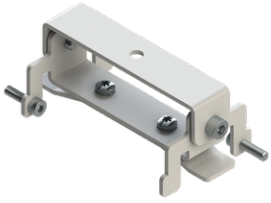

GAVLE 4 (GAV-80473)

Product description

Down - 100x90 mm - 5000 mm - RGBW

microPrim™

Luminaire Structure

- Extruded aluminium bended profile with powder coating
- Passive thermal management
- Stainless steel fasteners in grade 304 with zinc flake coating (ZFC)
- Opal PMMA diffuser (UGR <19) for glare control
- Integral control gear
- Steel brackets for ceiling down mounting option
- Up and down light distribution options
- Wireless control available through Bluetooth connection

SW01 - Oak - Woodland SW02 - Walnut - Woodland SW03 - Pine - Woodland

GAVLE 4 (GAV-80473)

Technical information

Material	Aluminium
Light source	13824 LED
Power	480 W
Lumen	18957 lm
Efficacy	39 lm/W
Driver option	Integral control gear

GAV-80473

GAVLE 4 (GAV-80473)**Accessory**

Ceiling-mounting bracket (60
mm profile)
A81481

Xpress wireless switch
A90591

DALI Control System
Control-DALI
