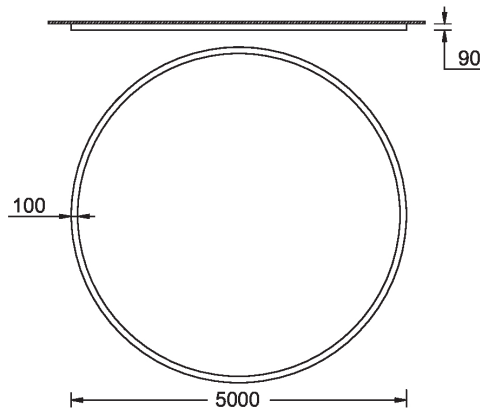

GAVLE 4 (GAV-80473)

Technical information

Material	Aluminium
Light source	13824 LED
Power	480 W
Lumen	18957 lm
Efficacy	39 lm/W
Driver option	Integral control gear

Driver	Constant current (CC)
Input voltage	220-240 V 50/60 Hz
Optic	0
Optic value	Opal
CCT / CRI	RGBW40
Dimming type	Bluetooth

Product colours	Black, White, Matt Silver, Concrete - Urban, Softscape - Urban, Stone - Urban, Corten - Urban, Oak - Woodland, Walnut - Woodland, Pine - Woodland
Weight	50.8 kg
Operating temperature	-20 °C to 40 °C
Variants (Bluetooth)	Compatible with EN/ IEC 60598-2-22: Suitable for emergency installations as central supply, non-maintained (Z0)

GAV-80473