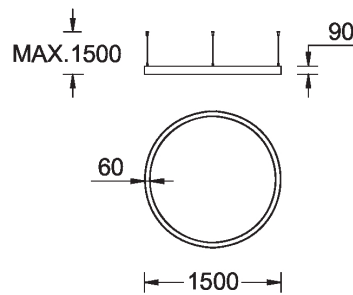

GAVLE 5 (GAV-90022)

Technical information

Material	Aluminium
Light source	1152 LED
Power	73 W
Lumen	7661 lm
Efficacy	105 lm/W
Driver option	Integral control gear

Driver	Constant current (CC)
Input voltage	220-240 V 50/60 Hz
Optic	0
Optic value	102°
CCT / CRI	TW (2700K - 6500K)
Dimming type	DALI

Product colours	Black, White, Matt Silver, Concrete - Urban, Softscape - Urban, Stone - Urban, Corten - Urban, Oak - Woodland, Walnut - Woodland, Pine - Woodland
Weight	12.2 kg
Operating temperature	-20 °C to 40 °C
Variants (DALI)	Compatible with EN/ IEC 60598-2-22: Suitable for emergency installations as central supply, non-maintained (Z0)

GAV-90022