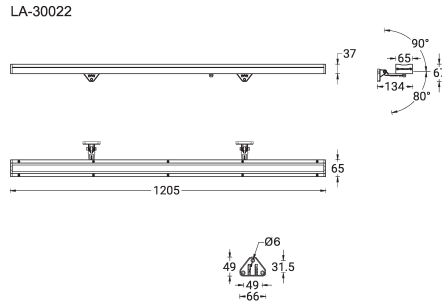

LIGHTALK 8 (LA-30022)

Technical information

Material	Aluminium
Light source	36 LED
Power	55 W
Lumen	3908 - 5703 lm
Efficacy	71 - 104 lm/W
Driver option	Remote driver (included)
Driver	Constant current (CC)
Input voltage	220-240 V 50/60 Hz
Optic	VN, N, M, W, E

Optic value	12°, 14°, 24°, 42°, 18° x 35°
CCT / CRI	3000K CRI80, 4000K CRI80
ULR	100%
ULOR	100%
Dimming type	On/Off, 1-10V, DALI
Product colours	Black, Dark Grey, White, Matt Silver, Bronze, Concrete - Urban, Softscape - Urban, Stone - Urban, Corten - Urban, Oak - Woodland, Walnut - Woodland, Pine - Woodland
Weight	4.0 kg
Operating temperature	-20 °C to 40 °C
Cable	Two IP67 connectors supplied with 2x0.2 m of 2x1.0 sqmm outdoor cable

Through wiring	Single cable entry, through wiring upon request
Lens / Reflector / Optic	Clear toughened glass
MacAdam Ellipse	3 SDCM
Lifetime L90B10 (hours)	> 120,000
Lifetime L80B10 (hours)	> 120,000
Lifetime L80B50 (hours)	> 120,000
Variants (On/Off, 1-10V, DALI)	Compatible with EN/ IEC 60598-2-22: Suitable for emergency installations as central supply, non-maintained (Z0)