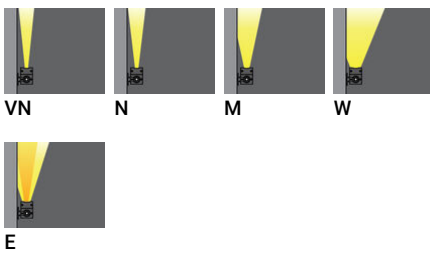

LIGHTALK 8 (LA-30022)

Product description

Without remote box IP-rated - With remote driver - Constant current (CC) 500 mA - 1205 mm - Class I

microPrim™

Luminaire Structure

- Die-cast aluminium end-caps
- Extruded aluminium housing and sheet aluminium front frame
- Pre-treated before powder coating ensuring high corrosion resistance
- Single cable entry, through wiring upon request
- Two IP67 connectors supplied with 2x0.2 m of 2x1.0 sqmm outdoor cable
- Stainless steel fasteners in grade 304 with zinc flake coating (ZFC)
- Durable silicone rubber gasket
- Clear toughened glass
- Remote driver (included)
- Remote box IP-rated is not included and is to be ordered separately for constant current (CC) products
- 24 VDC input, DMX/RDM address with stable signal

Optic

Product colour

Special finishes upon request